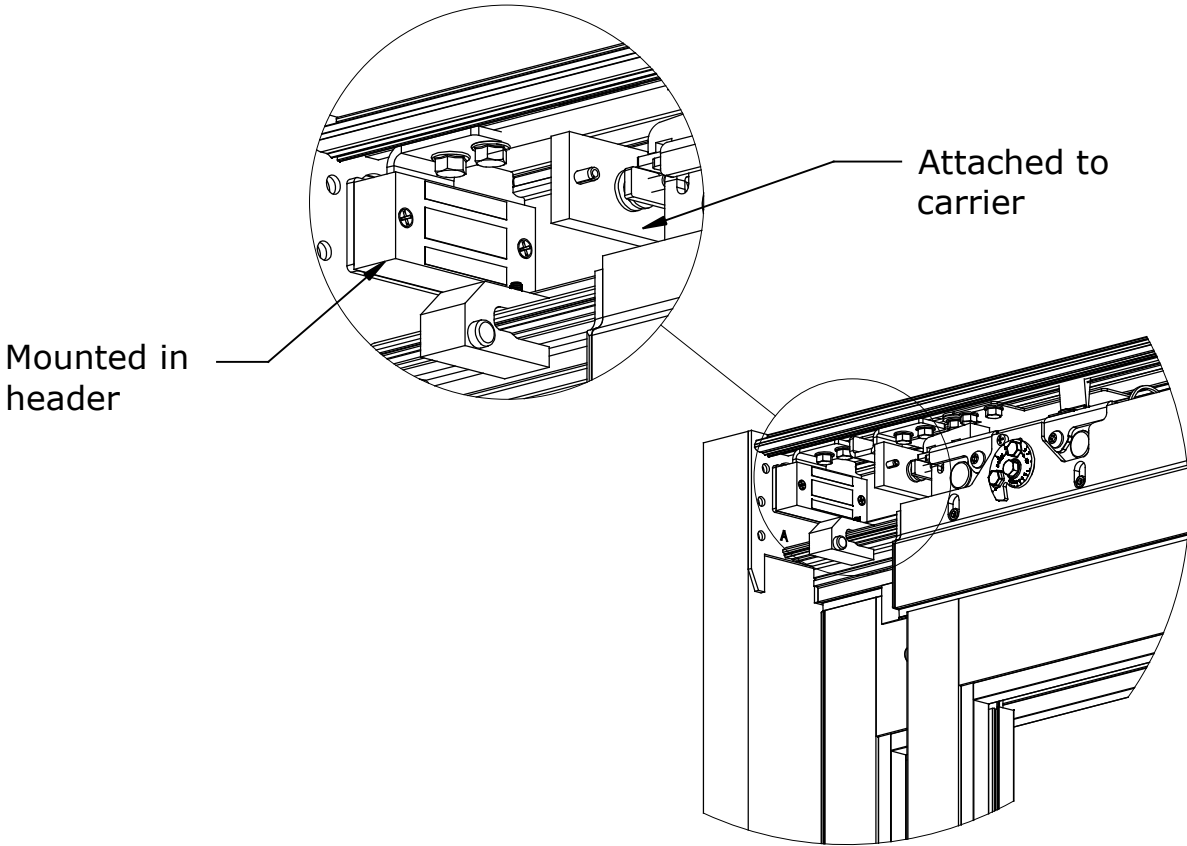

Description	Magnetic Hold Open Assembly	
Remarks	<ul style="list-style-type: none"> • Optional with Smoke Rated Packages • Power: 12-24V Current Drain: 60mA@12VDC, 120mA@24VDC 	

DWG NO.		1016555									
DRN BY	DBN	DATE	02/22/17	CHK BY	CLW	DATE	03/03/17	REV.	2.0	DATE	05/24/17