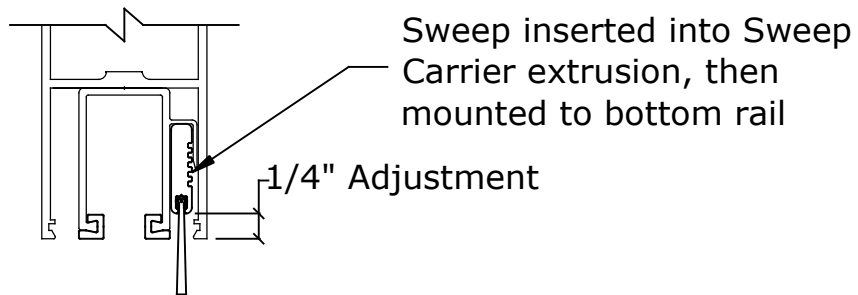

Description	Sweep Carrier Extrusion	
Remarks		

Description	Sweep	
Remarks	<ul style="list-style-type: none"> Smoke rated sweeps available 	

DWG NO. 1016556											
DRN BY	DBN	DATE	02/22/17	CHK BY	CLW	DATE	03/03/17	REV.	2.0	DATE	05/24/17