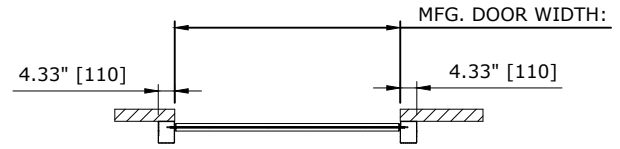

RECOMMENDED FOR MAINTENANCE.

TOP VIEW

FRONT VIEW

RR300 CLEAN, RH WITH SAFETY EDGE

CONTROL PANEL:

SECTION A-A

RIGHT VIEW

| | | | | |
|--|--------|------------------------|---------------------------|--|
| CUSTOMER: | | SCALE = NOT TO SCALE | ASSA ABLOY | |
| LOCATION: | | APPROVED BY: | APPROVED WITH CHANGES BY: | |
| SALESMAN / DEALER: | | DATE: | DATE: | |
| DESCRIPTION: RR300 CLEAN-APPROVAL DRAWING | | | | |
| DRAWING NO: 8300T0014 | | DESIGNER: J. Fisher | DATE: 12/13/2016 | |
| Rev | Change | Date | Name | |