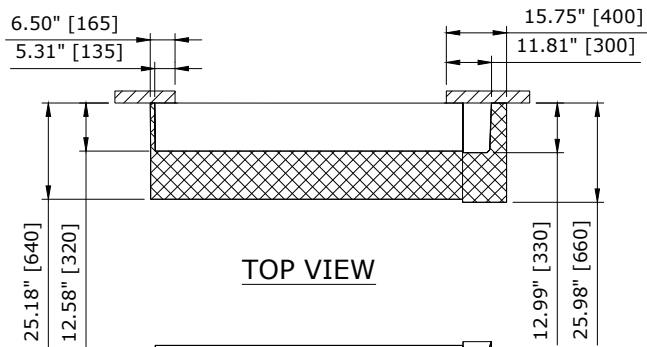

RECOMMENDED FOR MAINTENANCE.

TOP VIEW

FRONT VIEW

RR300 CLEAN, RH WITH SAFETY EDGE

CONTROL PANEL:

SECTION A-A

RIGHT VIEW

| | | | | |
|--|--------|------------------------|---------------------------|--|
| CUSTOMER: | | SCALE = NOT TO SCALE | ASSA ABLOY | |
| LOCATION: | | APPROVED BY: | APPROVED WITH CHANGES BY: | |
| SALESMAN / DEALER: | | DATE: | DATE: | |
| DESCRIPTION: RR300 CLEAN-APPROVAL DRAWING | | | | |
| DRAWING NO: 8300T0014 | | DESIGNER: J. Fisher | DATE: 12/13/2016 | |
| Rev | Change | Date | Name | |