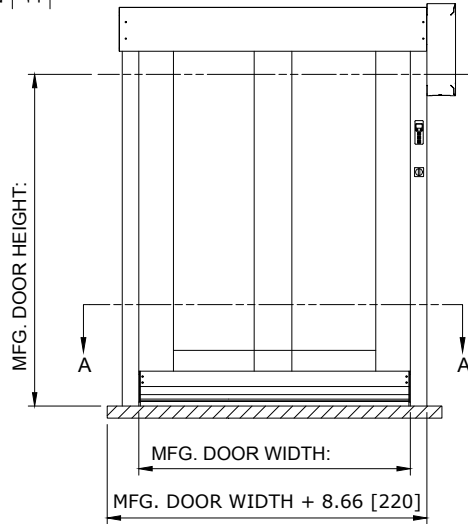

RECOMMENDED FOR MAINTENANCE.

TOP VIEW

FRONT VIEW

RR300 CLEAN, RH WITH SAFETY EDGE

CONTROL PANEL:

SECTION A-A

RIGHT VIEW

| | | | | |
|--|--------|------------------------|---------------------------|--|
| CUSTOMER: | | SCALE = NOT TO SCALE | ASSA ABLOY | |
| LOCATION: | | APPROVED BY: | APPROVED WITH CHANGES BY: | |
| SALESMAN / DEALER: | | DATE: | DATE: | |
| DESCRIPTION: RR300 CLEAN-APPROVAL DRAWING | | | | |
| DRAWING NO: 8300T0014 | | DESIGNER: J. Fisher | DATE: 12/13/2016 | |
| Rev | Change | Date | Name | |