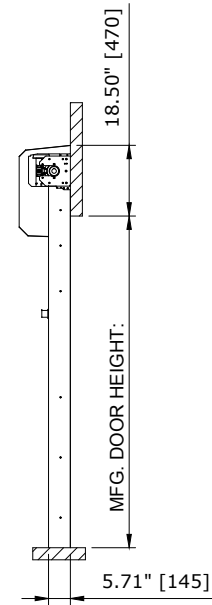

RECOMMENDED FOR MAINTENANCE.

TOP VIEW

FRONT VIEW

RR300 CLEAN, RH WITH SAFETY EDGE

CONTROL PANEL:

SECTION A-A

RIGHT VIEW

| | | | | |
|--|--------|------------------------|---------------------------|--|
| CUSTOMER: | | SCALE = NOT TO SCALE | ASSA ABLOY | |
| LOCATION: | | APPROVED BY: | APPROVED WITH CHANGES BY: | |
| SALESMAN / DEALER: | | DATE: | DATE: | |
| DESCRIPTION: RR300 CLEAN-APPROVAL DRAWING | | | | |
| DRAWING NO: 8300T0014 | | DESIGNER: J. Fisher | DATE: 12/13/2016 | |
| Rev | Change | Date | Name | |