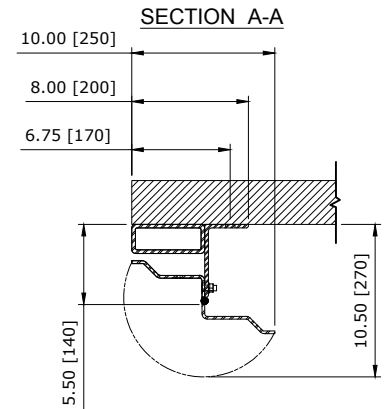

TOP VIEW

FRONT VIEW

FOR WINDOW CONFIGURATION REFER TO QUOTE.

RIGHT VIEW

OPTIONAL ANGLE SIDE FRAME CONFIGURATION

STANDARD FLATBAR FRAME CONFIGURATION

ASSA ABLOY RR1500 TOUGH, RH DRIVE, NO COVERS CONTROL PANEL:

 RECOMMENDED FOR MAINTENANCE.

CUSTOMER:		SCALE = NOT TO SCALE	ASSA ABLOY	
LOCATION:		APPROVED BY:	APPROVED WITH CHANGES BY:	
SALESMAN / DEALER:		DATE:	DATE:	
DESCRIPTION: RR1500 APPROVAL DRAWING				
DRAWING NO: 8300T0103		DESIGNER: T. LINDSEY	DATE: 3/21/18	
Rev	Change	Date	Name	