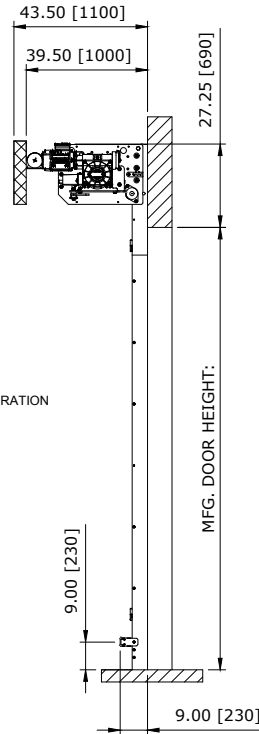

TOP VIEW

FRONT VIEW

FOR WINDOW CONFIGURATION REFER TO QUOTE.

RIGHT VIEW

OPTIONAL ANGLE SIDE FRAME CONFIGURATION

STANDARD FLATBAR FRAME CONFIGURATION

ASSA ABLOY RR1500 TOUGH, RH DRIVE, NO COVERS CONTROL PANEL:

 RECOMMENDED FOR MAINTENANCE.

CUSTOMER:		SCALE = NOT TO SCALE	ASSA ABLOY	
LOCATION:		APPROVED BY:	APPROVED WITH CHANGES BY:	
SALESMAN / DEALER:		DATE:	DATE:	
DESCRIPTION: RR1500 APPROVAL DRAWING				
DRAWING NO: 8300T0103		DESIGNER: T. LINDSEY	DATE: 3/21/18	
Rev	Change	Date	Name	