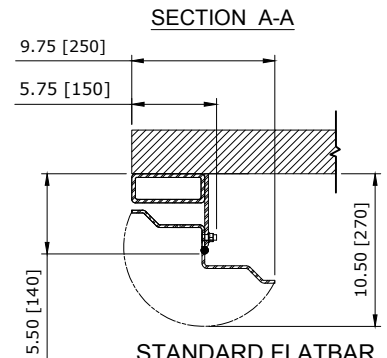

TOP VIEW

FRONT VIEW

FOR WINDOW CONFIGURATION REFER TO QUOTE.

RIGHT VIEW

OPTIONAL ANGLE SIDE FRAME CONFIGURATION

STANDARD FLATBAR FRAME CONFIGURATION

ASSA ABLOY RR1500 TOUGH, RH DRIVE, NO COVERS CONTROL PANEL:

 RECOMMENDED FOR MAINTENANCE.

CUSTOMER:		SCALE = NOT TO SCALE	ASSA ABLOY	
LOCATION:		APPROVED BY:	APPROVED WITH CHANGES BY:	
SALESMAN / DEALER:		DATE:	DATE:	
DESCRIPTION: RR1500 APPROVAL DRAWING				
DRAWING NO: 8300T0103		DESIGNER: T. LINDSEY	DATE: 3/21/18	
Rev	Change	Date	Name	