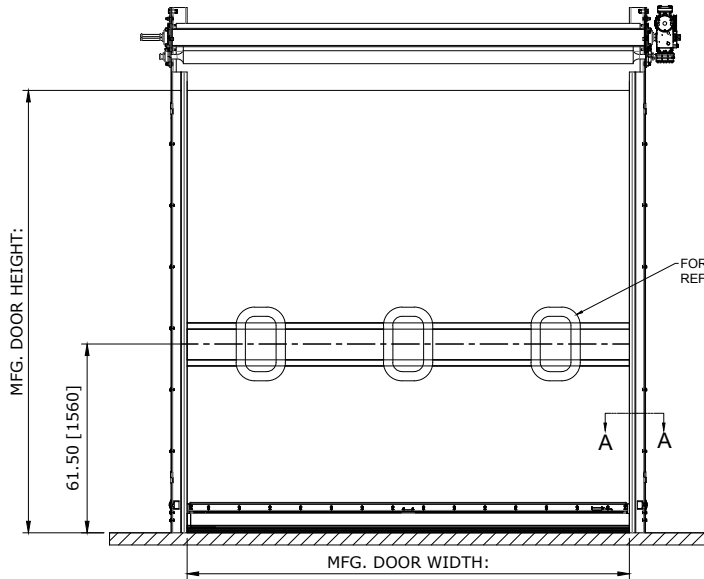

TOP VIEW

FRONT VIEW

FOR WINDOW CONFIGURATION REFER TO QUOTE.

RIGHT VIEW

OPTIONAL ANGLE SIDE FRAME CONFIGURATION

STANDARD FLATBAR FRAME CONFIGURATION

ASSA ABLOY RR1500 TOUGH, RH DRIVE, NO COVERS CONTROL PANEL:

 RECOMMENDED FOR MAINTENANCE.

CUSTOMER:		SCALE = NOT TO SCALE	ASSA ABLOY	
LOCATION:		APPROVED BY:	APPROVED WITH CHANGES BY:	
SALESMAN / DEALER:		DATE:	DATE:	
DESCRIPTION: RR1500 APPROVAL DRAWING				
DRAWING NO: 8300T0103		DESIGNER: T. LINDSEY	DATE: 3/21/18	
Rev	Change	Date	Name	