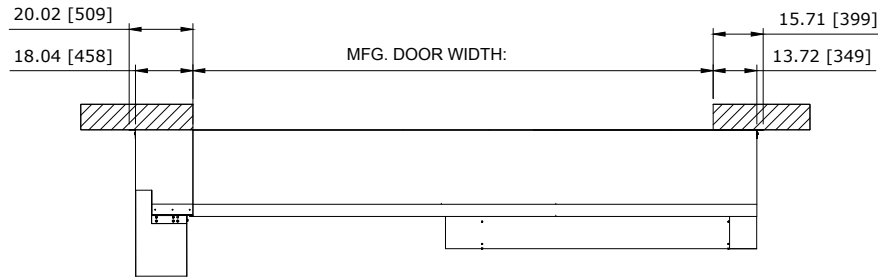

RECOMMENDED FOR MAINTENANCE.

LEFT VIEW

TOP VIEW

SECTION A-A

FRONT VIEW

DETAIL (NTS)

33.5" HEADROOM BALANCED CHAIN DRIVE WITH COVER LH CONTROL PANEL:

CUSTOMER:		SCALE = NOT TO SCALE	ASSA ABLOY	
LOCATION:		APPROVED BY:	APPROVED WITH CHANGES BY:	
SALESMAN / DEALER:		DATE:	DATE:	
DESCRIPTION: ULTRA TOUGH APPROVAL DRAWINGS				
DRAWING NO:		DESIGNER:	DATE:	
Rev	Change	Date	Name	8300T0074 J. Reitz 1/27/2017