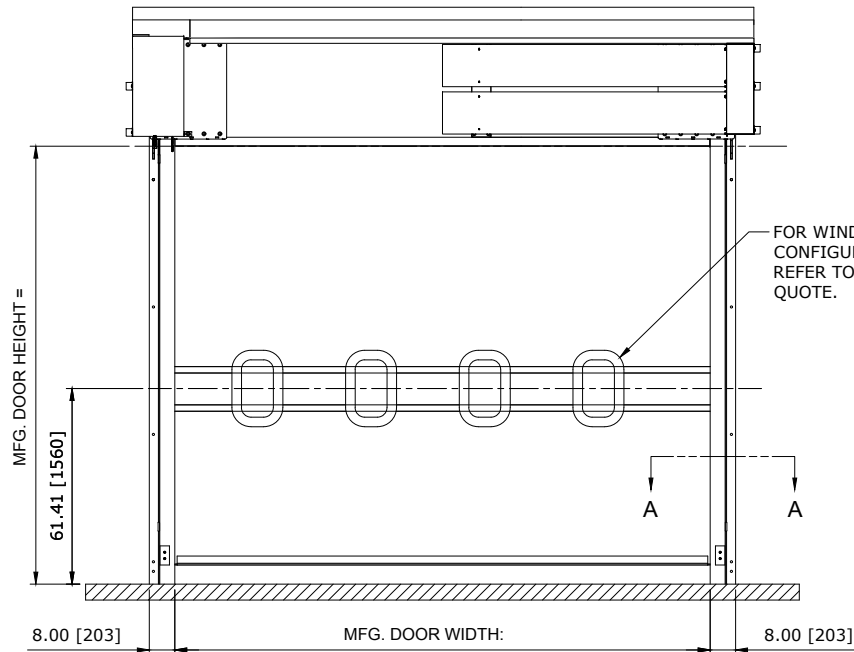

RECOMMENDED FOR MAINTENANCE.

LEFT VIEW

TOP VIEW

SECTION A-A

FRONT VIEW

DETAIL (NTS)

33.5" HEADROOM BALANCED CHAIN DRIVE WITH COVER LH CONTROL PANEL:

CUSTOMER:		SCALE = NOT TO SCALE	ASSA ABLOY	
LOCATION:		APPROVED BY:	APPROVED WITH CHANGES BY:	
SALESMAN / DEALER:		DATE:	DATE:	
DESCRIPTION: ULTRA TOUGH APPROVAL DRAWINGS				
DRAWING NO:		DESIGNER:	DATE:	
Rev	Change	Date	Name	8300T0074 J. Reitz 1/27/2017