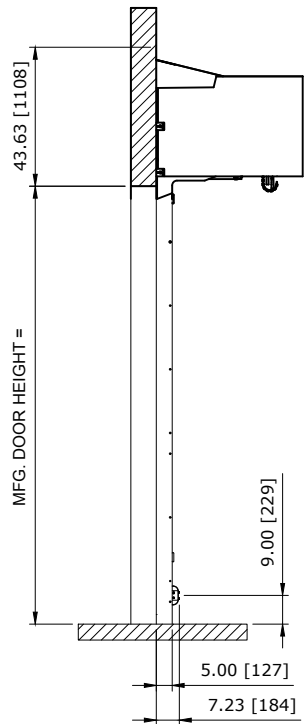

RECOMMENDED FOR MAINTENANCE.

LEFT VIEW

TOP VIEW

SECTION A-A

FRONT VIEW

DETAIL (NTS)

33.5" HEADROOM BALANCED CHAIN DRIVE WITH COVER LH CONTROL PANEL:

CUSTOMER:		SCALE = NOT TO SCALE	ASSA ABLOY	
LOCATION:		APPROVED BY:	APPROVED WITH CHANGES BY:	
SALESMAN / DEALER:		DATE:	DATE:	
DESCRIPTION: ULTRA TOUGH APPROVAL DRAWINGS				
DRAWING NO:		DESIGNER:	DATE:	
Rev	Change	Date	Name	8300T0074 J. Reitz 1/27/2017