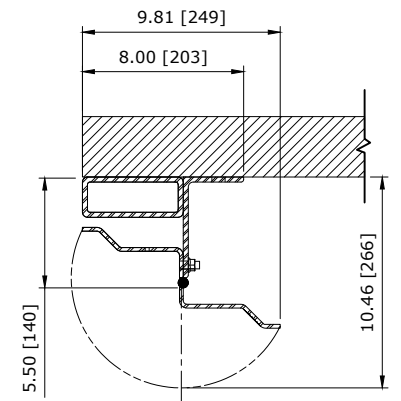

RECOMMENDED FOR MAINTENANCE.

LEFT VIEW

TOP VIEW

SECTION A-A

FRONT VIEW

DETAIL (NTS)

33.5" HEADROOM BALANCED CHAIN DRIVE WITH COVER LH CONTROL PANEL:

CUSTOMER:		SCALE = NOT TO SCALE	ASSA ABLOY	
LOCATION:		APPROVED BY:	APPROVED WITH CHANGES BY:	
SALESMAN / DEALER:		DATE:	DATE:	
DESCRIPTION: ULTRA TOUGH APPROVAL DRAWINGS				
DRAWING NO:		DESIGNER:	DATE:	
Rev	Change	Date	Name	8300T0074 J. Reitz 1/27/2017