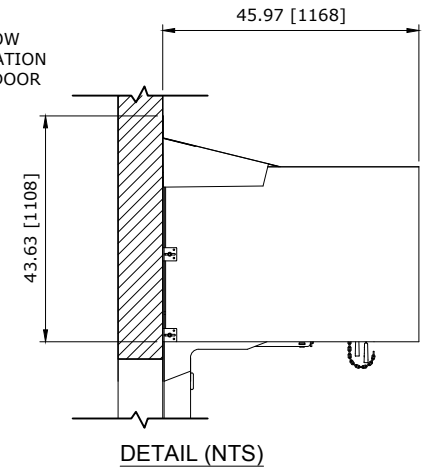

RECOMMENDED FOR MAINTENANCE.

LEFT VIEW

TOP VIEW

SECTION A-A

FRONT VIEW

DETAIL (NTS)

33.5" HEADROOM BALANCED CHAIN DRIVE WITH COVER LH CONTROL PANEL:

CUSTOMER:		SCALE = NOT TO SCALE	ASSA ABLOY	
LOCATION:		APPROVED BY:	APPROVED WITH CHANGES BY:	
SALESMAN / DEALER:		DATE:	DATE:	
DESCRIPTION: ULTRA TOUGH APPROVAL DRAWINGS				
DRAWING NO:		DESIGNER:	DATE:	
Rev	Change	Date	Name	8300T0074 J. Reitz 1/27/2017