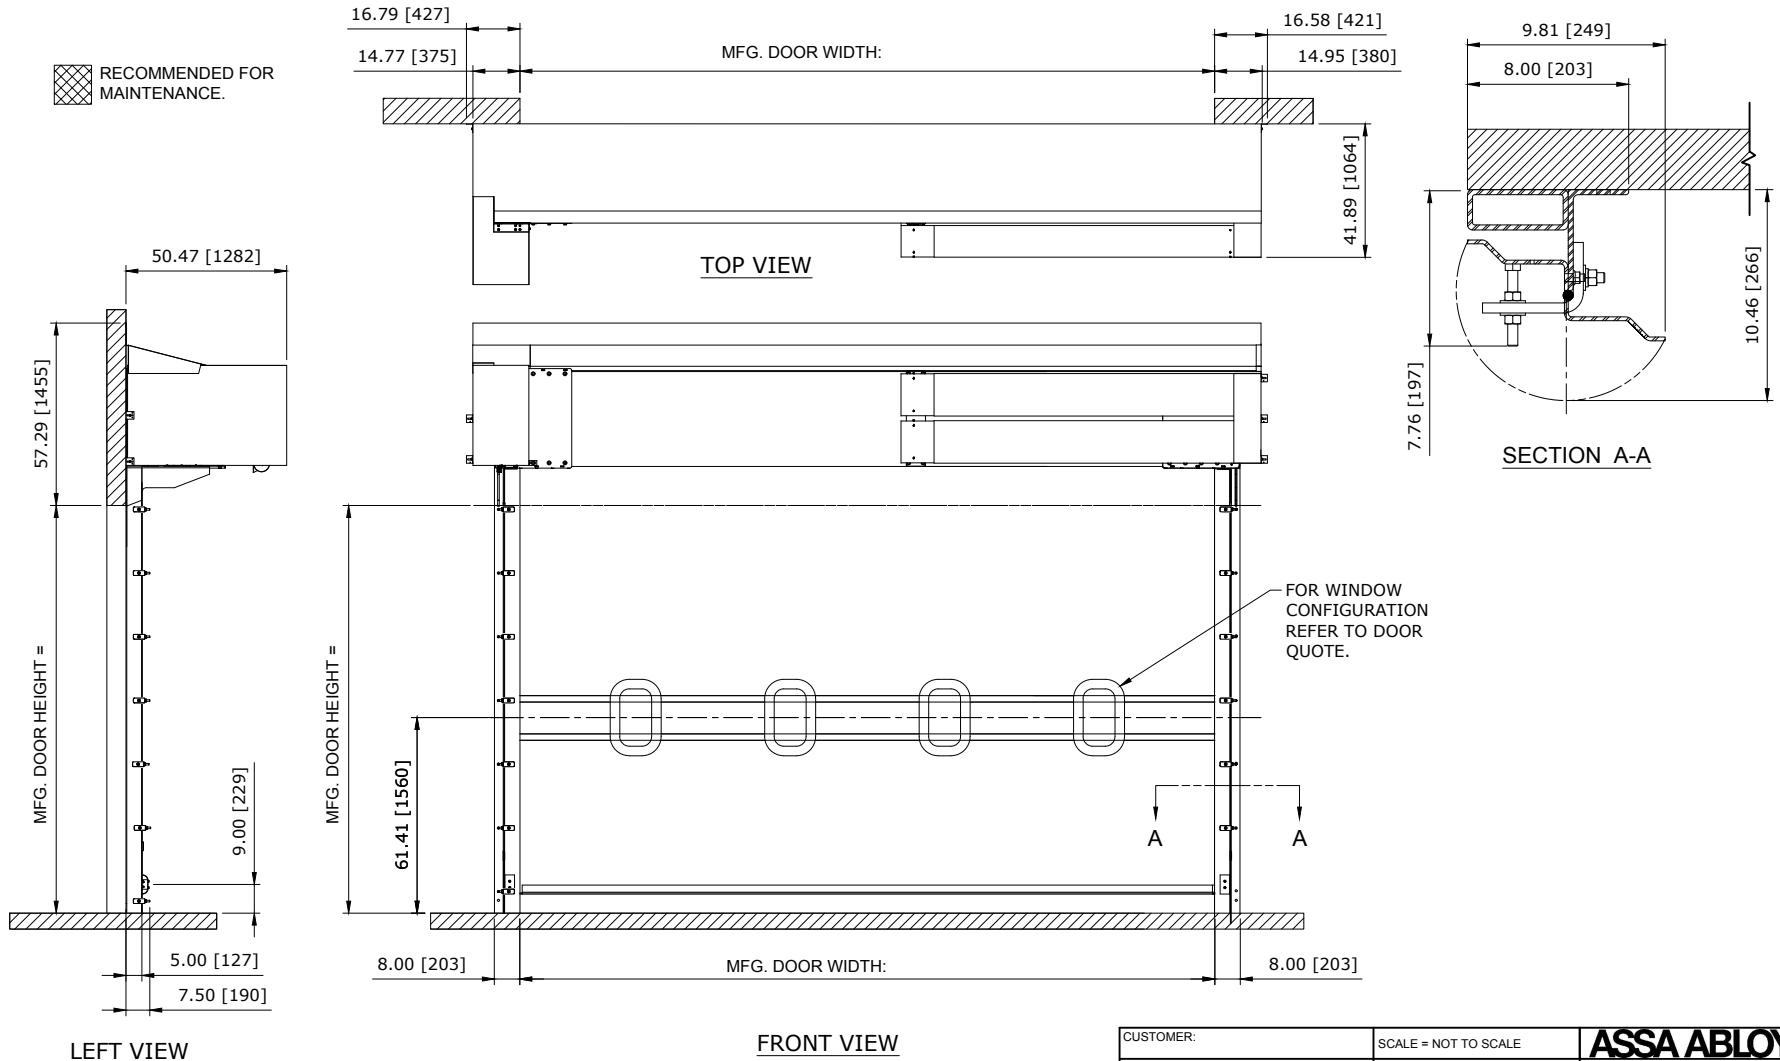

RECOMMENDED FOR MAINTENANCE.

43" HEADROOM BALANCED CHAIN DRIVE WITH COVER LH CONTROL PANEL:

CUSTOMER:		SCALE = NOT TO SCALE	ASSA ABLOY	
LOCATION:		APPROVED BY:	APPROVED WITH CHANGES BY:	
SALESMAN / DEALER:		DATE:	DATE:	
DESCRIPTION: ULTRA TOUGH APPROVAL DRAWINGS				
DRAWING NO:		DESIGNER:	DATE:	
Rev	Change	Date	Name	8300T0082 J. Reitz 01/24/2017