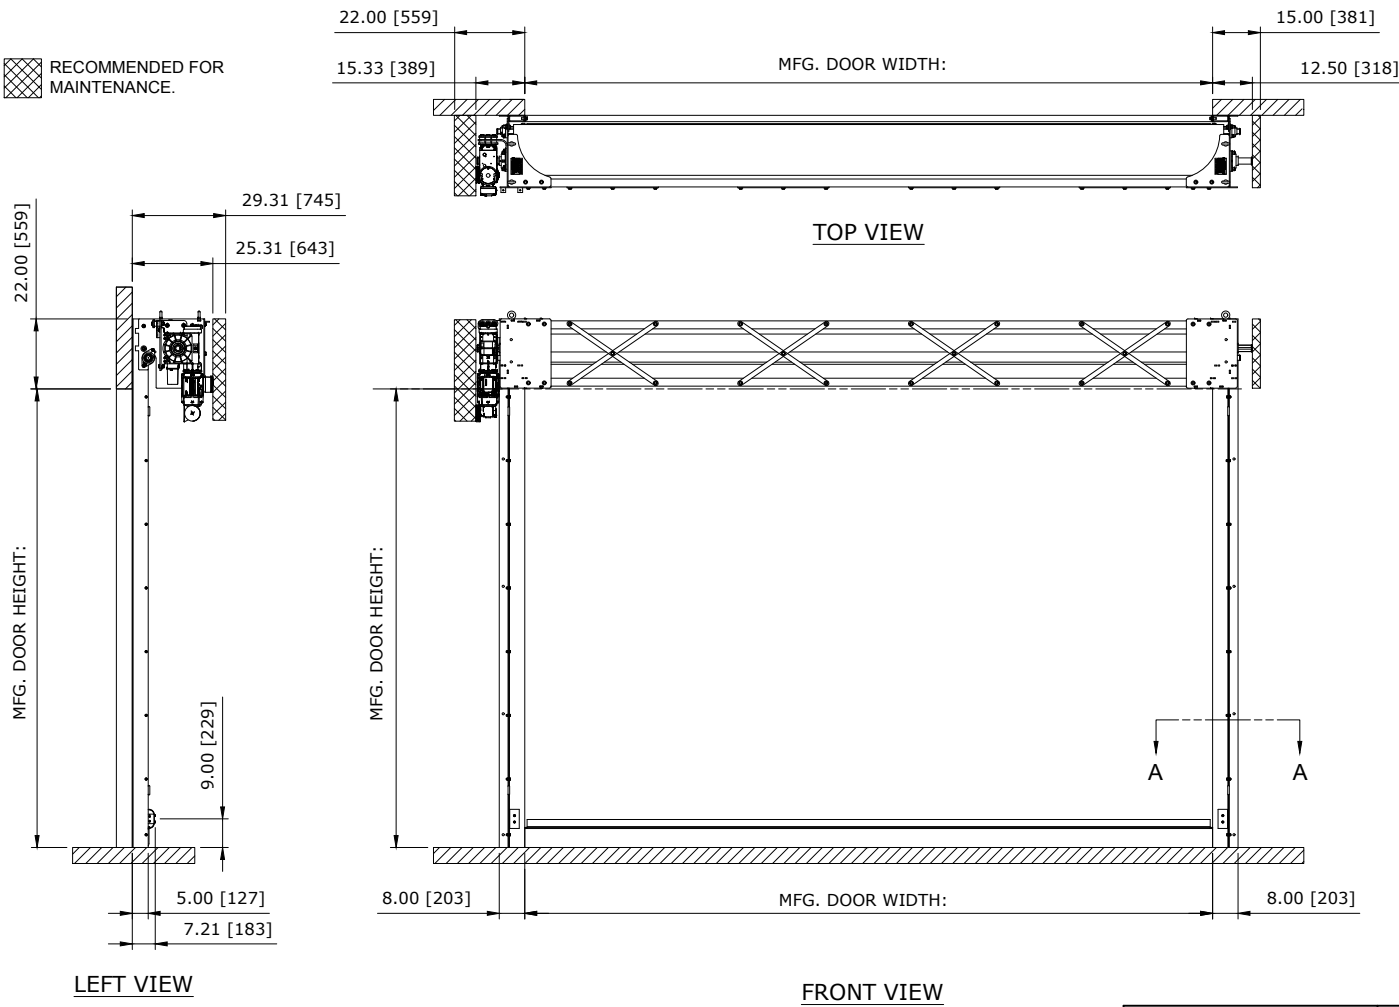

RECOMMENDED FOR MAINTENANCE.

22" LOW HEADROOM UNBALANCED LH CONTROL PANEL:

CUSTOMER:		SCALE = NOT TO SCALE	ASSA ABLOY	
LOCATION:		APPROVED BY:	APPROVED WITH CHANGES BY:	
SALESMAN / DEALER:		DATE:	DATE:	
DESCRIPTION: ULTRA TOUGH APPROVAL DRAWINGS				
DRAWING NO:		DESIGNER:	DATE:	
Rev	Change	Date	Name	8300T0053 J. Fisher 01/05/2017