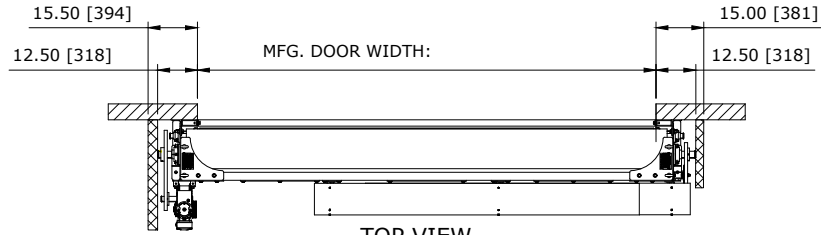

RECOMMENDED FOR MAINTENANCE.

LEFT VIEW

TOP VIEW

SECTION A-A

FRONT VIEW

FOR WINDOW CONFIGURATION REFER TO DOOR QUOTE.

27" STANDARD HEADROOM BALANCED CHAIN DRIVE NO COVERS LH CONTROL PANEL:

CUSTOMER:		SCALE = NOT TO SCALE	ASSA ABLOY	
LOCATION:		APPROVED BY:	APPROVED WITH CHANGES BY:	
SALESMAN / DEALER:		DATE:	DATE:	
DESCRIPTION: ULTRA TOUGH APPROVAL DRAWINGS				
DRAWING NO:		DESIGNER:	DATE:	
Rev	Change	Date	Name	8300T0060 J. Fisher 01/13/2017