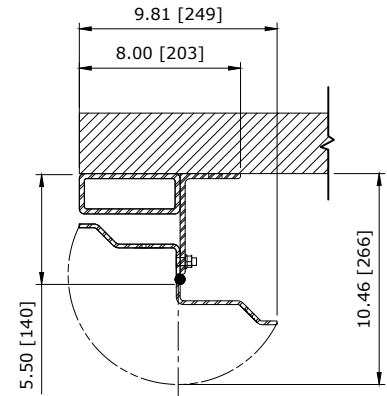

RECOMMENDED FOR MAINTENANCE.

LEFT VIEW

TOP VIEW

SECTION A-A

FRONT VIEW

FOR WINDOW CONFIGURATION REFER TO DOOR QUOTE.

27" STANDARD HEADROOM BALANCED CHAIN DRIVE NO COVERS LH CONTROL PANEL:

CUSTOMER:		SCALE = NOT TO SCALE	ASSA ABLOY	
LOCATION:		APPROVED BY:	APPROVED WITH CHANGES BY:	
SALESMAN / DEALER:		DATE:	DATE:	
DESCRIPTION: ULTRA TOUGH APPROVAL DRAWINGS				
DRAWING NO:		DESIGNER:	DATE:	
Rev	Change	Date	Name	8300T0060 J. Fisher 01/13/2017