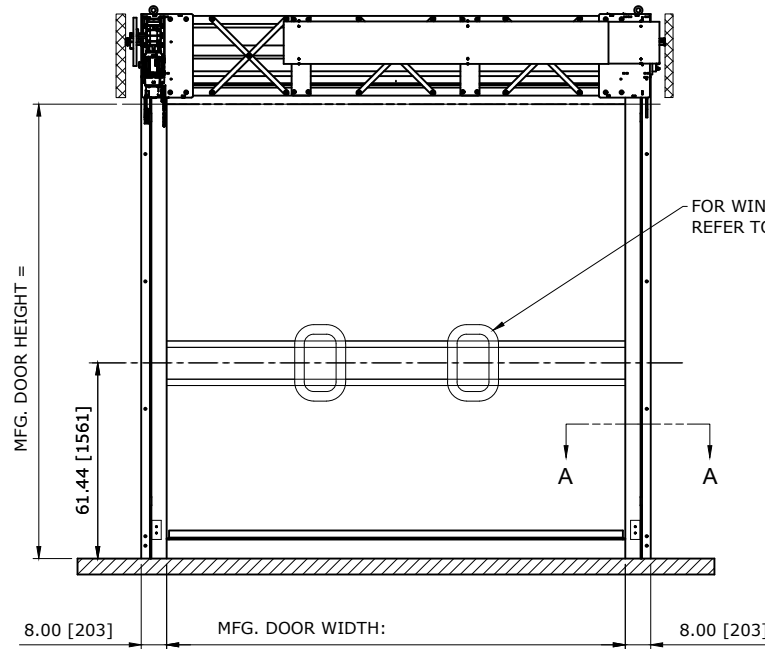

RECOMMENDED FOR MAINTENANCE.

LEFT VIEW

TOP VIEW

SECTION A-A

FRONT VIEW

FOR WINDOW CONFIGURATION REFER TO DOOR QUOTE.

27" STANDARD HEADROOM BALANCED CHAIN DRIVE NO COVERS LH CONTROL PANEL:

CUSTOMER:		SCALE = NOT TO SCALE	ASSA ABLOY	
LOCATION:		APPROVED BY:	APPROVED WITH CHANGES BY:	
SALESMAN / DEALER:		DATE:	DATE:	
DESCRIPTION: ULTRA TOUGH APPROVAL DRAWINGS				
DRAWING NO:		DESIGNER:	DATE:	
Rev	Change	Date	Name	8300T0060 J. Fisher 01/13/2017