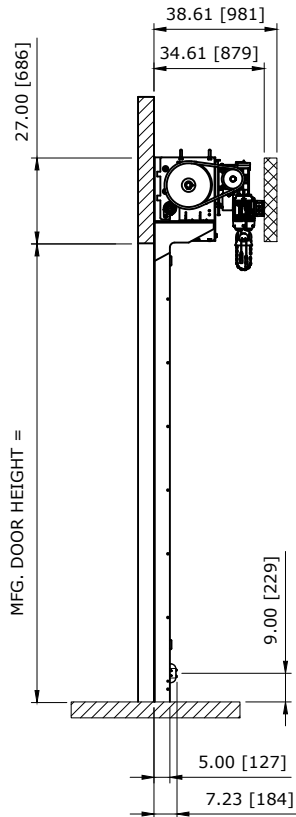

RECOMMENDED FOR MAINTENANCE.

LEFT VIEW

TOP VIEW

SECTION A-A

FRONT VIEW

FOR WINDOW CONFIGURATION REFER TO DOOR QUOTE.

27" STANDARD HEADROOM BALANCED CHAIN DRIVE NO COVERS LH CONTROL PANEL:

CUSTOMER:		SCALE = NOT TO SCALE	ASSA ABLOY	
LOCATION:		APPROVED BY:	APPROVED WITH CHANGES BY:	
SALESMAN / DEALER:		DATE:	DATE:	
DESCRIPTION: ULTRA TOUGH APPROVAL DRAWINGS				
DRAWING NO:		DESIGNER:	DATE:	
Rev	Change	Date	Name	8300T0060 J. Fisher 01/13/2017