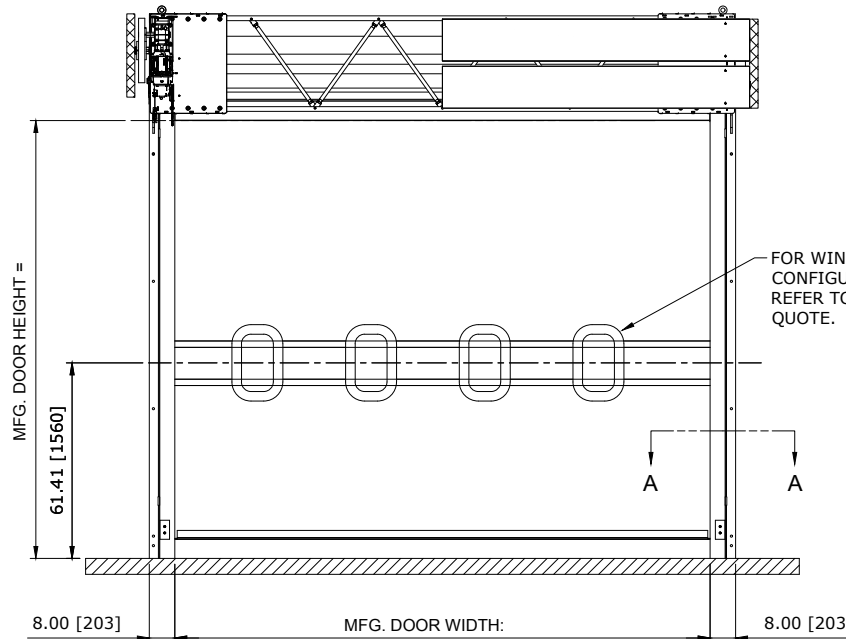

RECOMMENDED FOR MAINTENANCE.

LEFT VIEW

TOP VIEW

SECTION A-A

FRONT VIEW

33.5" HEADROOM BALANCED CHAIN DRIVE NO COVER LH
CONTROL PANEL:

CUSTOMER:		SCALE = NOT TO SCALE	ASSA ABLOY	
LOCATION:		APPROVED BY:	APPROVED WITH CHANGES BY:	
SALESMAN / DEALER:		DATE:	DATE:	
DESCRIPTION: ULTRA TOUGH APPROVAL DRAWINGS				
DRAWING NO:		DESIGNER:	DATE:	
Rev	Change	Date	Name	8300T0072 J. Fisher 01/10/2017