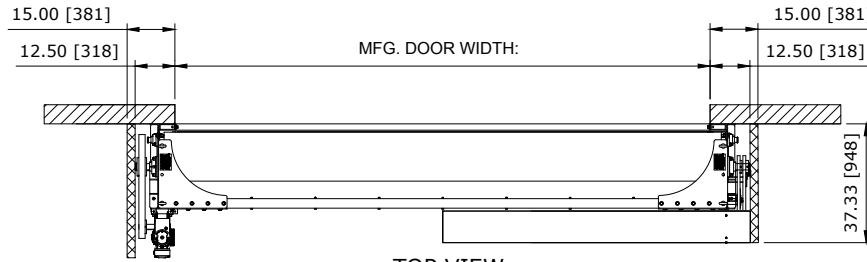

RECOMMENDED FOR MAINTENANCE.

LEFT VIEW

TOP VIEW

SECTION A-A

FRONT VIEW

33.5" HEADROOM BALANCED CHAIN DRIVE NO COVER LH
CONTROL PANEL:

CUSTOMER:		SCALE = NOT TO SCALE	ASSA ABLOY	
LOCATION:		APPROVED BY:	APPROVED WITH CHANGES BY:	
SALESMAN / DEALER:		DATE:	DATE:	
DESCRIPTION: ULTRA TOUGH APPROVAL DRAWINGS				
DRAWING NO:		DESIGNER:	DATE:	
Rev	Change	Date	Name	8300T0072 J. Fisher 01/10/2017