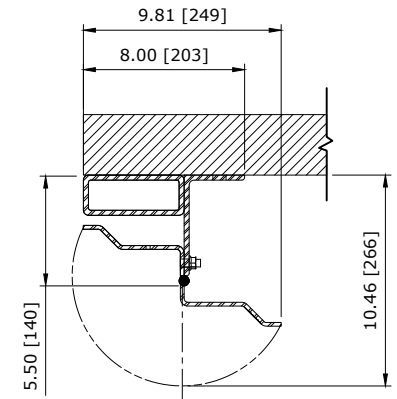

RECOMMENDED FOR MAINTENANCE.

LEFT VIEW

TOP VIEW

SECTION A-A

FRONT VIEW

33.5" HEADROOM BALANCED CHAIN DRIVE NO COVER LH
CONTROL PANEL:

CUSTOMER:		SCALE = NOT TO SCALE	ASSA ABLOY	
LOCATION:		APPROVED BY:	APPROVED WITH CHANGES BY:	
SALESMAN / DEALER:		DATE:	DATE:	
DESCRIPTION: ULTRA TOUGH APPROVAL DRAWINGS				
DRAWING NO:		DESIGNER:	DATE:	
Rev	Change	Date	Name	8300T0072 J. Fisher 01/10/2017