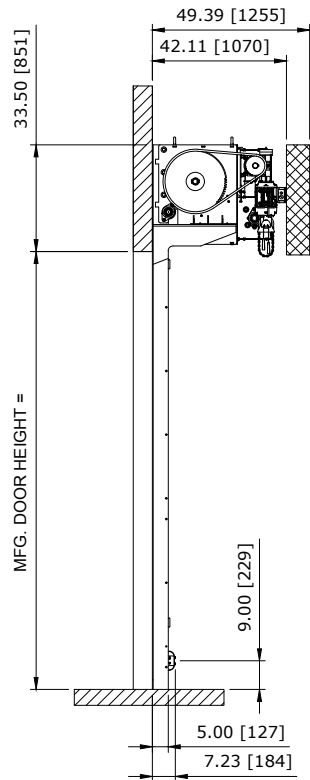

RECOMMENDED FOR MAINTENANCE.

LEFT VIEW

TOP VIEW

SECTION A-A

FRONT VIEW

33.5" HEADROOM BALANCED CHAIN DRIVE NO COVER LH
CONTROL PANEL:

CUSTOMER:		SCALE = NOT TO SCALE	ASSA ABLOY	
LOCATION:		APPROVED BY:	APPROVED WITH CHANGES BY:	
SALESMAN / DEALER:		DATE:	DATE:	
DESCRIPTION: ULTRA TOUGH APPROVAL DRAWINGS				
DRAWING NO:		DESIGNER:	DATE:	
Rev	Change	Date	Name	8300T0072 J. Fisher 01/10/2017