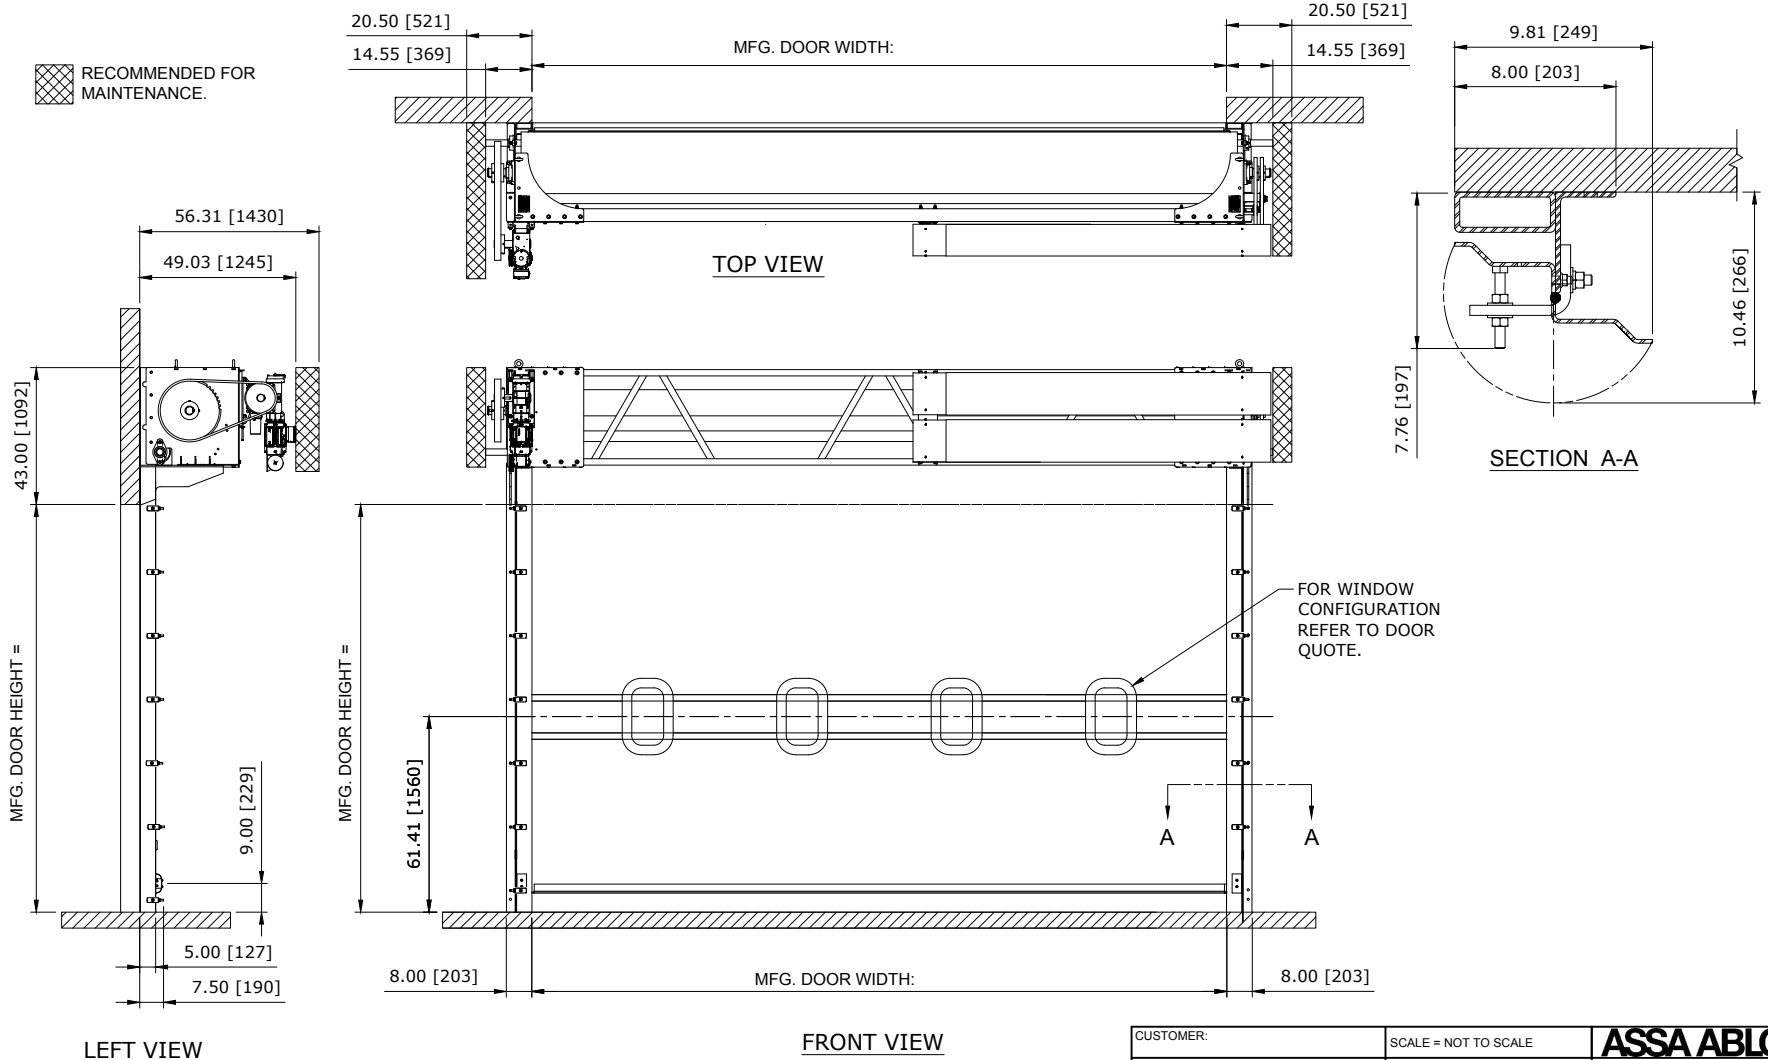

RECOMMENDED FOR MAINTENANCE.

43" HEADROOM BALANCED CHAIN DRIVE NO COVER LH CONTROL PANEL:

CUSTOMER:		SCALE = NOT TO SCALE	ASSA ABLOY	
LOCATION:		APPROVED BY:	APPROVED WITH CHANGES BY:	
SALESMAN / DEALER:		DATE:	DATE:	
		DESCRIPTION: ULTRA TOUGH APPROVAL DRAWINGS		
		DRAWING NO:	DESIGNER:	DATE:
Rev	Change	Date	Name	
				8300T0080 J. Fisher 01/10/2017