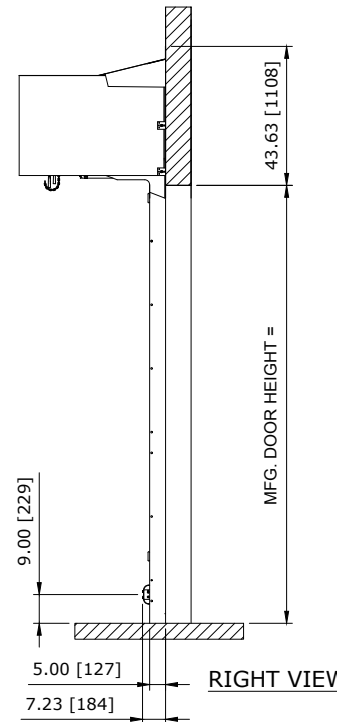

TOP VIEW

FRONT VIEW

33.5" HEADROOM BALANCED CHAIN DRIVE WITH COVER RH
CONTROL PANEL:

 RECOMMENDED FOR MAINTENANCE.

RIGHT VIEW

SECTION A-A

DETAIL (NTS)

CUSTOMER:		SCALE = NOT TO SCALE	ASSA ABLOY	
LOCATION:		APPROVED BY:	APPROVED WITH CHANGES BY:	
SALESMAN / DEALER:		DATE:	DATE:	
DESCRIPTION: ULTRA TOUGH APPROVAL DRAWINGS				
DRAWING NO:		DESIGNER:	DATE:	
Rev	Change	Date	Name	8300T0075 J. Reitz 1/27/2017