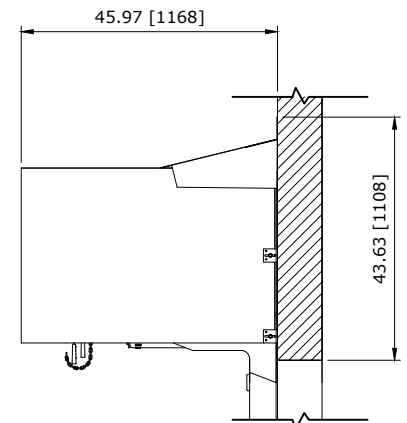

TOP VIEW

FRONT VIEW

33.5" HEADROOM BALANCED CHAIN DRIVE WITH COVER RH
CONTROL PANEL:

 RECOMMENDED FOR MAINTENANCE.

RIGHT VIEW

SECTION A-A

DETAIL (NTS)

CUSTOMER:		SCALE = NOT TO SCALE	ASSA ABLOY	
LOCATION:		APPROVED BY:	APPROVED WITH CHANGES BY:	
SALESMAN / DEALER:		DATE:	DATE:	
DESCRIPTION: ULTRA TOUGH APPROVAL DRAWINGS				
DRAWING NO:		DESIGNER:	DATE:	
Rev	Change	Date	Name	8300T0075 J. Reitz 1/27/2017