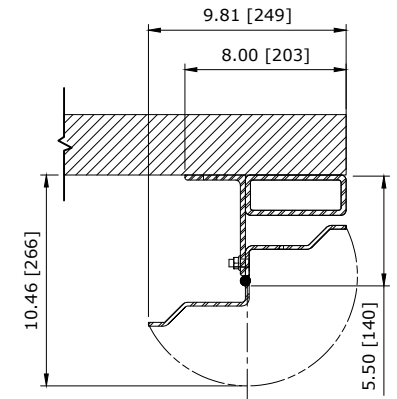

TOP VIEW

FRONT VIEW

33.5" HEADROOM BALANCED CHAIN DRIVE WITH COVER RH
CONTROL PANEL:

 RECOMMENDED FOR MAINTENANCE.

RIGHT VIEW

SECTION A-A

DETAIL (NTS)

CUSTOMER:		SCALE = NOT TO SCALE	ASSA ABLOY	
LOCATION:		APPROVED BY:	APPROVED WITH CHANGES BY:	
SALESMAN / DEALER:		DATE:	DATE:	
DESCRIPTION: ULTRA TOUGH APPROVAL DRAWINGS				
DRAWING NO:		DESIGNER:	DATE:	
Rev	Change	Date	Name	8300T0075 J. Reitz 1/27/2017