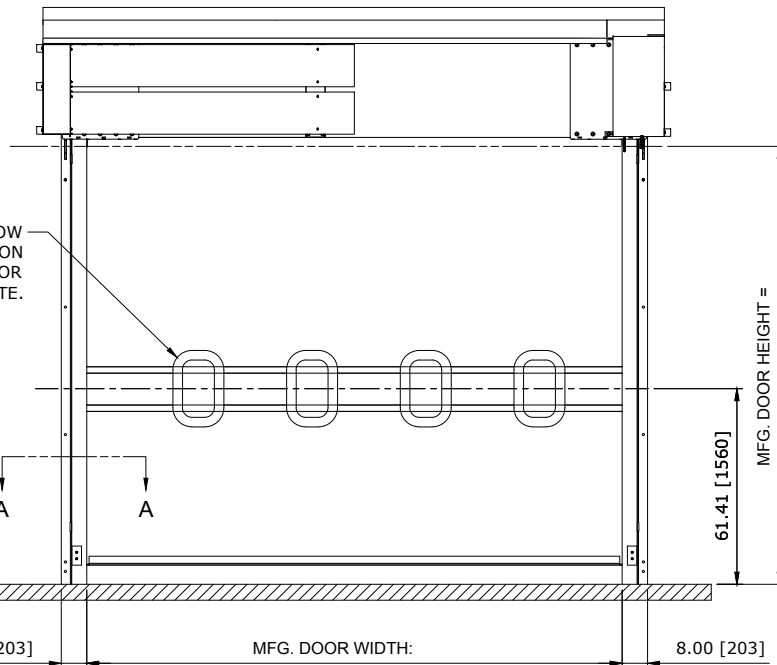

TOP VIEW

FRONT VIEW

33.5" HEADROOM BALANCED CHAIN DRIVE WITH COVER RH
CONTROL PANEL:

 RECOMMENDED FOR MAINTENANCE.

RIGHT VIEW

SECTION A-A

DETAIL (NTS)

CUSTOMER:		SCALE = NOT TO SCALE	ASSA ABLOY	
LOCATION:		APPROVED BY:	APPROVED WITH CHANGES BY:	
SALESMAN / DEALER:		DATE:	DATE:	
DESCRIPTION: ULTRA TOUGH APPROVAL DRAWINGS				
DRAWING NO:		DESIGNER:	DATE:	
Rev	Change	Date	Name	8300T0075 J. Reitz 1/27/2017