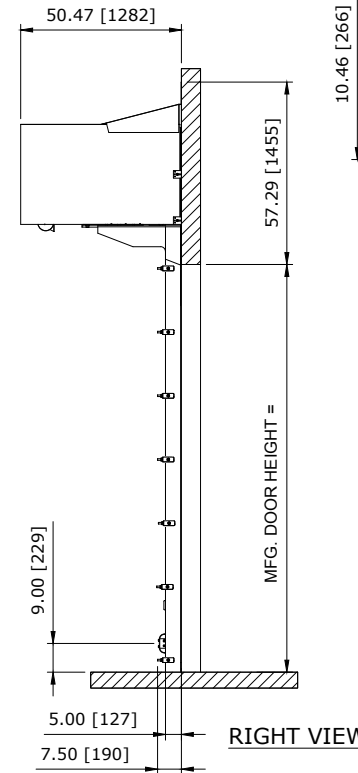

43" HEADROOM BALANCED CHAIN DRIVE WITH COVER LH
CONTROL PANEL:

 RECOMMENDED FOR MAINTENANCE.

CUSTOMER:		SCALE = NOT TO SCALE	ASSA ABLOY	
LOCATION:		APPROVED BY:	APPROVED WITH CHANGES BY:	
SALESMAN / DEALER:		DATE:	DATE:	
DESCRIPTION: ULTRA TOUGH APPROVAL DRAWINGS				
DRAWING NO:		DESIGNER:	DATE:	
Rev	Change	Date	Name	8300T0083 J. Reitz 01/24/2017