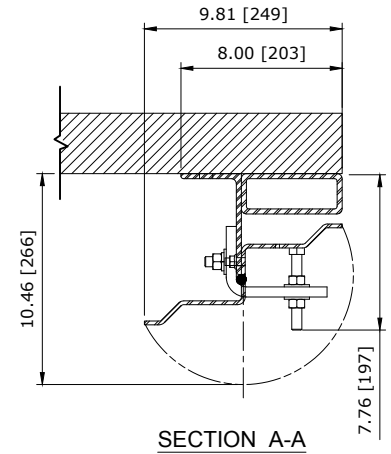

43" HEADROOM BALANCED CHAIN DRIVE WITH COVER LH
CONTROL PANEL:

 RECOMMENDED FOR MAINTENANCE.

CUSTOMER:		SCALE = NOT TO SCALE	ASSA ABLOY	
LOCATION:		APPROVED BY:	APPROVED WITH CHANGES BY:	
SALESMAN / DEALER:		DATE:	DATE:	
DESCRIPTION: ULTRA TOUGH APPROVAL DRAWINGS				
DRAWING NO:		DESIGNER:	DATE:	
Rev	Change	Date	Name	8300T0083 J. Reitz 01/24/2017