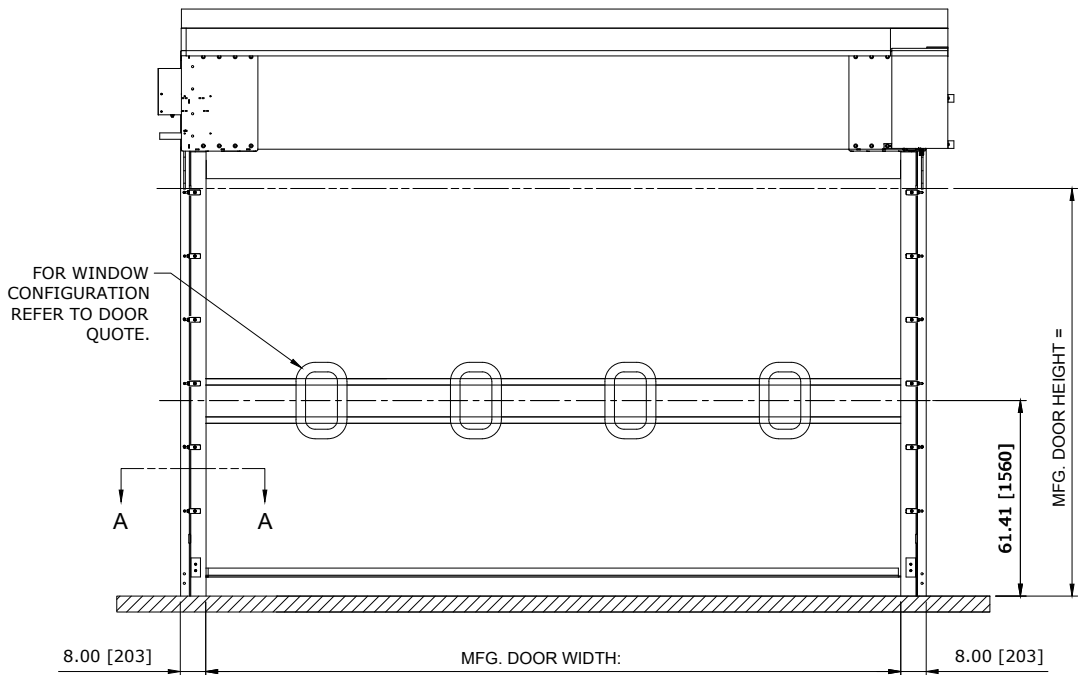

TOP VIEW

FRONT VIEW

43" HEADROOM UNBALANCED CHAIN DRIVE WITH COVER RH
CONTROL PANEL:

RECOMMENDED FOR MAINTENANCE.

RIGHT VIEW

SECTION A-A

| | | | | |
|---|--------|----------------------|---------------------------|-------------------------------|
| CUSTOMER: | | SCALE = NOT TO SCALE | ASSA ABLOY | |
| LOCATION: | | APPROVED BY: | APPROVED WITH CHANGES BY: | |
| SALESMAN / DEALER: | | DATE: | DATE: | |
| DESCRIPTION: ULTRA TOUGH APPROVAL DRAWINGS | | | | |
| DRAWING NO: | | DESIGNER: | DATE: | |
| Rev | Change | Date | Name | 8300T0079 J. Reitz 01/24/2017 |