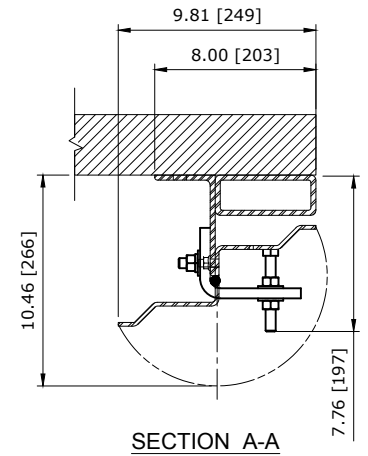

TOP VIEW

FRONT VIEW

43" HEADROOM UNBALANCED CHAIN DRIVE WITH COVER RH
CONTROL PANEL:

RECOMMENDED FOR MAINTENANCE.

RIGHT VIEW

SECTION A-A

| | | | | |
|---|--------|----------------------|---------------------------|-------------------------------|
| CUSTOMER: | | SCALE = NOT TO SCALE | ASSA ABLOY | |
| LOCATION: | | APPROVED BY: | APPROVED WITH CHANGES BY: | |
| SALESMAN / DEALER: | | DATE: | DATE: | |
| DESCRIPTION: ULTRA TOUGH APPROVAL DRAWINGS | | | | |
| DRAWING NO: | | DESIGNER: | DATE: | |
| Rev | Change | Date | Name | 8300T0079 J. Reitz 01/24/2017 |