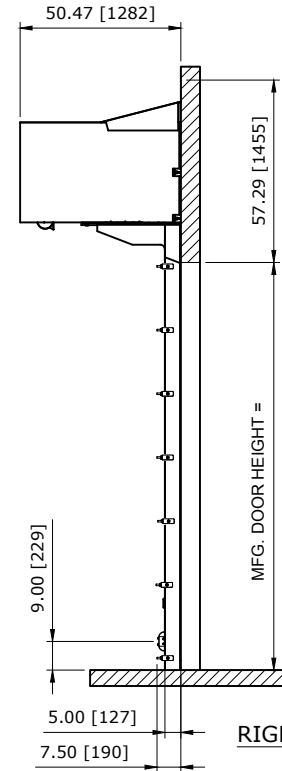

TOP VIEW

FRONT VIEW

43" HEADROOM UNBALANCED CHAIN DRIVE WITH COVER RH
CONTROL PANEL:

RECOMMENDED FOR MAINTENANCE.

RIGHT VIEW

SECTION A-A

| | | | | |
|---|--------|----------------------|---------------------------|-------------------------------|
| CUSTOMER: | | SCALE = NOT TO SCALE | ASSA ABLOY | |
| LOCATION: | | APPROVED BY: | APPROVED WITH CHANGES BY: | |
| SALESMAN / DEALER: | | DATE: | DATE: | |
| DESCRIPTION: ULTRA TOUGH APPROVAL DRAWINGS | | | | |
| DRAWING NO: | | DESIGNER: | DATE: | |
| Rev | Change | Date | Name | 8300T0079 J. Reitz 01/24/2017 |