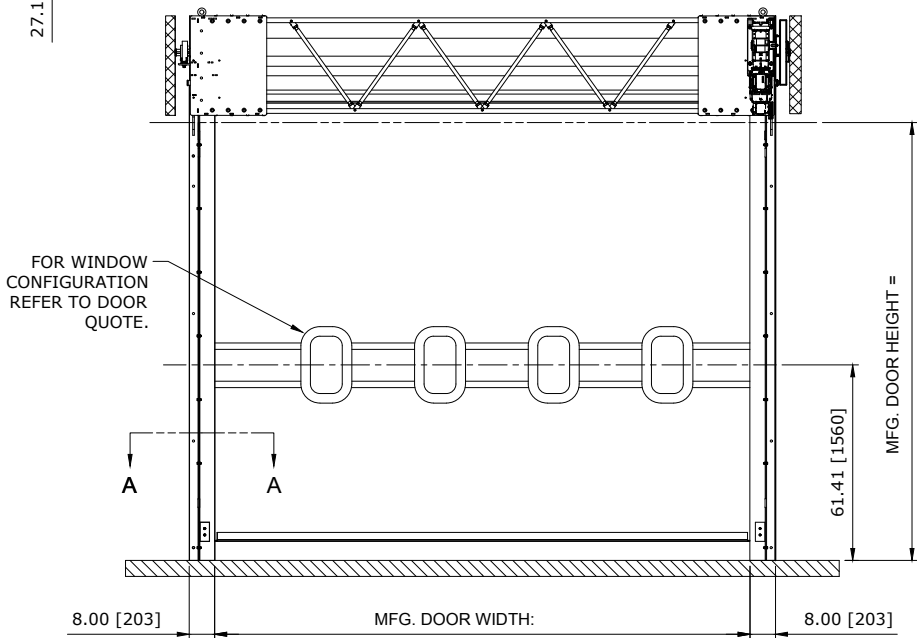

TOP VIEW

FRONT VIEW

RIGHT VIEW

SECTION A-A

33.5" HEADROOM UNBALANCED CHAIN DRIVE NO COVER RH
CONTROL PANEL:

CUSTOMER:		SCALE = NOT TO SCALE	ASSA ABLOY	
LOCATION:		APPROVED BY:	APPROVED WITH CHANGES BY:	
SALESMAN / DEALER:		DATE:	DATE:	
DESCRIPTION: ULTRA TOUGH APPROVAL DRAWINGS				
DRAWING NO:		DESIGNER:	DATE:	
Rev	Change	Date	Name	8300T0069 J. Reitz 01/24/2017