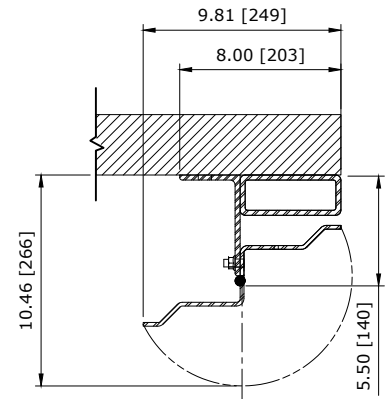

TOP VIEW

FRONT VIEW

RIGHT VIEW

SECTION A-A

33.5" HEADROOM UNBALANCED CHAIN DRIVE NO COVER RH
CONTROL PANEL:

CUSTOMER:		SCALE = NOT TO SCALE	ASSA ABLOY	
LOCATION:		APPROVED BY:	APPROVED WITH CHANGES BY:	
SALESMAN / DEALER:		DATE:	DATE:	
DESCRIPTION: ULTRA TOUGH APPROVAL DRAWINGS				
DRAWING NO:		DESIGNER:	DATE:	
Rev	Change	Date	Name	8300T0069 J. Reitz 01/24/2017