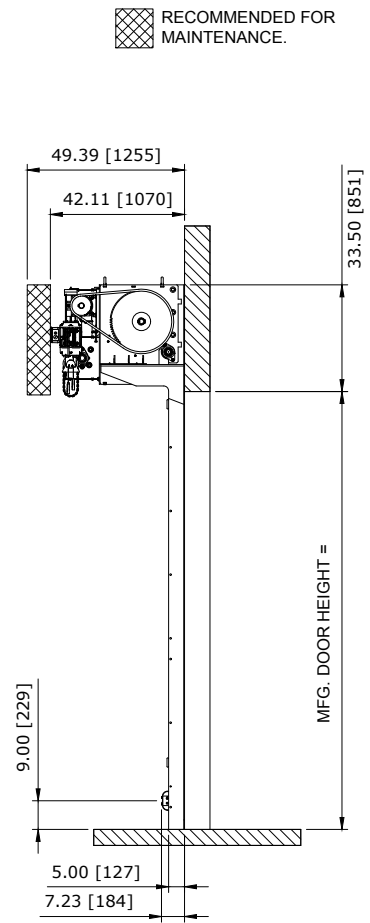

TOP VIEW

FRONT VIEW

RIGHT VIEW

SECTION A-A

33.5" HEADROOM UNBALANCED CHAIN DRIVE NO COVER RH
CONTROL PANEL:

CUSTOMER:		SCALE = NOT TO SCALE	ASSA ABLOY	
LOCATION:		APPROVED BY:	APPROVED WITH CHANGES BY:	
SALESMAN / DEALER:		DATE:	DATE:	
DESCRIPTION: ULTRA TOUGH APPROVAL DRAWINGS				
DRAWING NO:		DESIGNER:	DATE:	
Rev	Change	Date	Name	8300T0069 J. Reitz 01/24/2017