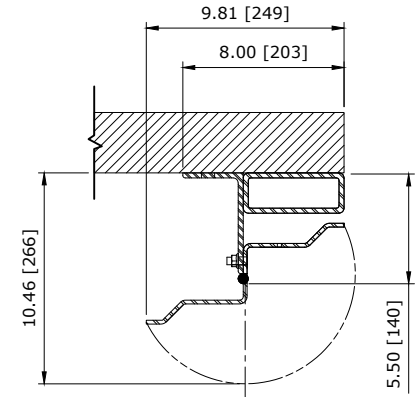

TOP VIEW

RECOMMENDED FOR MAINTENANCE.

RIGHT VIEW

SECTION A-A

FRONT VIEW

33.5" HEADROOM UNBALANCED DIRECT DRIVE NO COVER RH  
CONTROL PANEL:

|   |        |                      |                           |                               |
|---|--------|----------------------|---------------------------|-------------------------------|
| CUSTOMER:                                     |        | SCALE = NOT TO SCALE | <b>ASSA ABLOY</b>         |                               |
| LOCATION:                                     |        | APPROVED BY:         | APPROVED WITH CHANGES BY: |                               |
| SALESMAN / DEALER:                            |        | DATE:                | DATE:                     |                               |
| DESCRIPTION:<br>ULTRA TOUGH APPROVAL DRAWINGS |        |                      |                           |                               |
| DRAWING NO:                                   |        | DESIGNER:            | DATE:                     |                               |
| Rev   | Change | Date                 | Name                      | 8300T0065 J. REITZ 01/23/2017 |