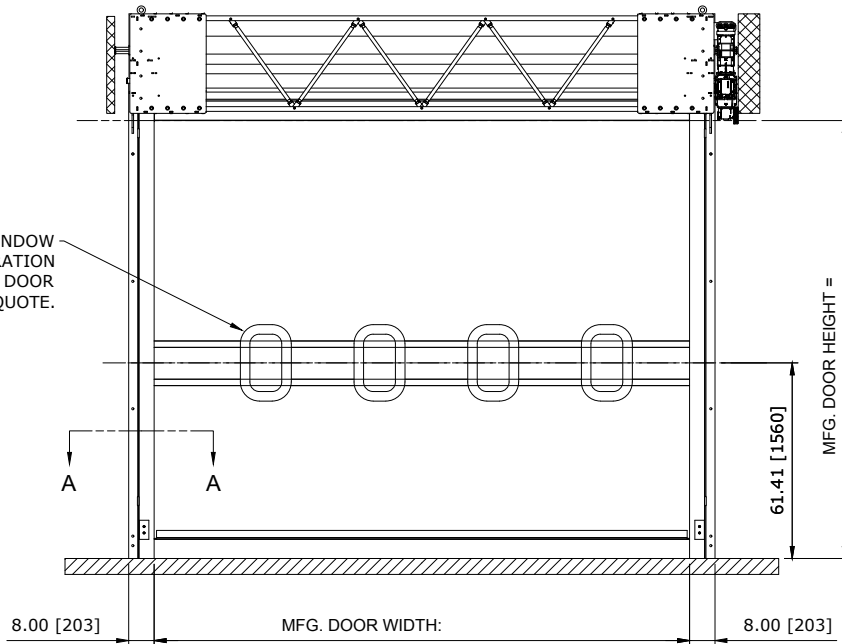

TOP VIEW

RECOMMENDED FOR MAINTENANCE.

RIGHT VIEW

SECTION A-A

FRONT VIEW

33.5" HEADROOM UNBALANCED DIRECT DRIVE NO COVER RH  
CONTROL PANEL:

|   |        |                      |                           |                               |
|---|--------|----------------------|---------------------------|-------------------------------|
| CUSTOMER:                                     |        | SCALE = NOT TO SCALE | <b>ASSA ABLOY</b>         |                               |
| LOCATION:                                     |        | APPROVED BY:         | APPROVED WITH CHANGES BY: |                               |
| SALESMAN / DEALER:                            |        | DATE:                | DATE:                     |                               |
| DESCRIPTION:<br>ULTRA TOUGH APPROVAL DRAWINGS |        |                      |                           |                               |
| DRAWING NO:                                   |        | DESIGNER:            | DATE:                     |                               |
| Rev   | Change | Date                 | Name                      | 8300T0065 J. REITZ 01/23/2017 |