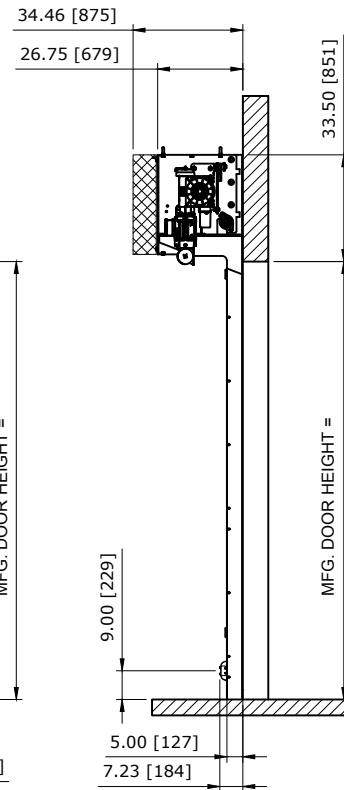

TOP VIEW

RECOMMENDED FOR MAINTENANCE.

RIGHT VIEW

SECTION A-A

FRONT VIEW

33.5" HEADROOM UNBALANCED DIRECT DRIVE NO COVER RH  
CONTROL PANEL:

|   |        |                      |                           |                               |
|---|--------|----------------------|---------------------------|-------------------------------|
| CUSTOMER:                                     |        | SCALE = NOT TO SCALE | <b>ASSA ABLOY</b>         |                               |
| LOCATION:                                     |        | APPROVED BY:         | APPROVED WITH CHANGES BY: |                               |
| SALESMAN / DEALER:                            |        | DATE:                | DATE:                     |                               |
| DESCRIPTION:<br>ULTRA TOUGH APPROVAL DRAWINGS |        |                      |                           |                               |
| DRAWING NO:                                   |        | DESIGNER:            | DATE:                     |                               |
| Rev   | Change | Date                 | Name                      | 8300T0065 J. REITZ 01/23/2017 |