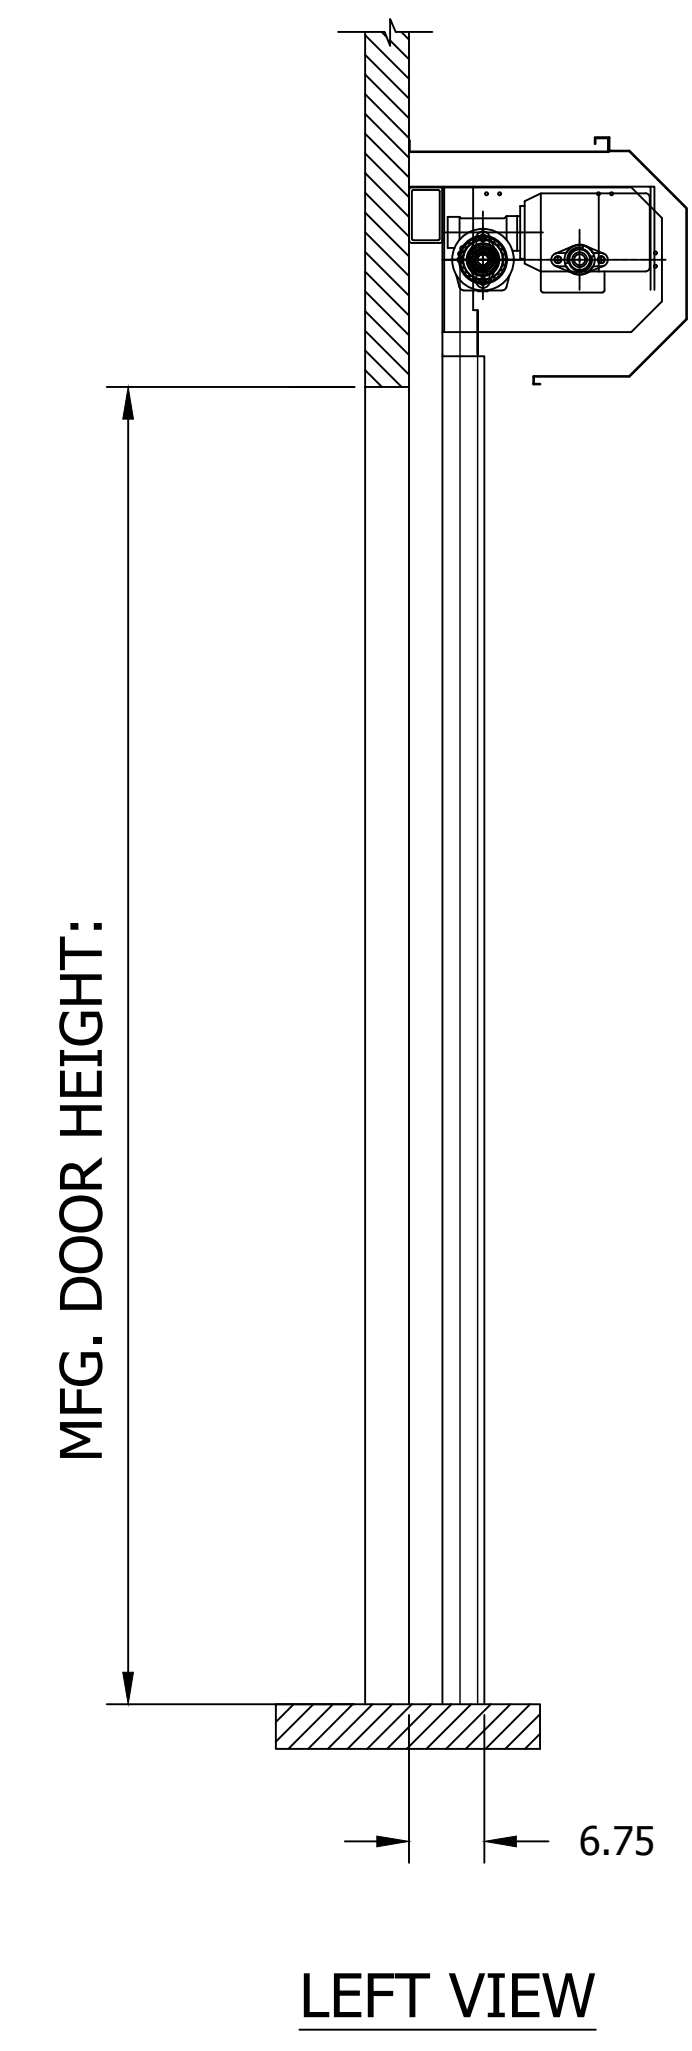

NOTE:
 STANDARD COVERS: DIM "A" = 20" AND DIM "B" = 20"
 LARGE COVERS: DIM "A" = 22.5" AND DIM "B" = 25"
 DOORS WILL HAVE STANDARD COVER IF DH <= 15FT (STANDARD FABRIC) OR DH <= 10FT (INSULATED PANELS)
 DOORS WILL HAVE LARGE COVERS IF DH > 15FT (STANDARD FABRIC) OR DH > 10FT (INSULATED PANELS)

HS8010P - LH DOOR - COVER - WITH FOREFRAME
 WITH INSULATED CURTAIN
 CONTROL PANEL:

QUOTE:

CUSTOMER:		SCALE = NOT TO SCALE	ASSA ABLOY	
LOCATION:		APPROVED BY:	APPROVED WITH CHANGES BY:	
SALESMAN / DEALER:		DATE:	DATE:	
		DESCRIPTION: HS8010-P APPROVAL DRAWING		
Rev		Change	Date	Name
DRAWING NO:		8300T0091	DESIGNER:	DATE:
			T. LINDSEY	9/7/2017