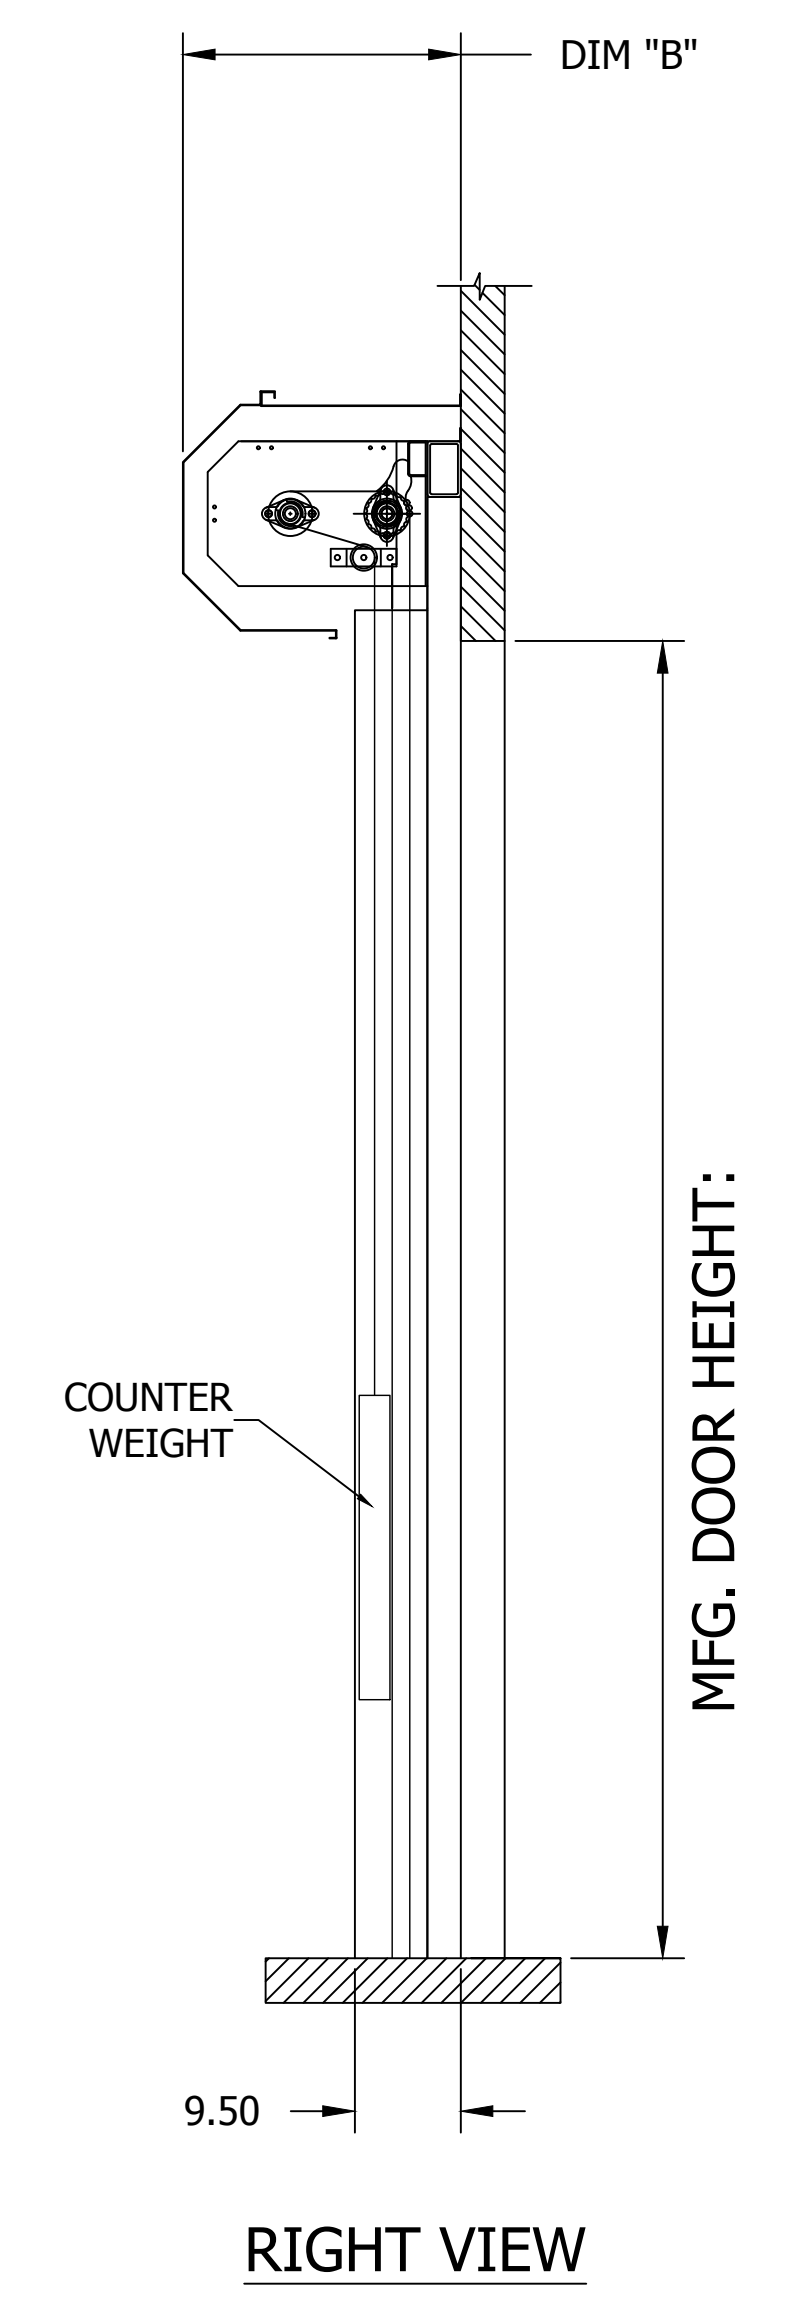

NOTE:
 STANDARD COVERS: DIM "A" = 20" AND DIM "B" = 20"
 LARGE COVERS: DIM "A" = 22.5" AND DIM "B" = 25"
 DOORS WILL HAVE STANDARD COVER IF DH <= 15FT (STANDARD FABRIC) OR DH <= 10FT (INSULATED PANELS)
 DOORS WILL HAVE LARGE COVERS IF DH > 15FT (STANDARD FABRIC) OR DH > 10FT (INSULATED PANELS)

HS8010P - LH DOOR - COVER - WITH FOREFRAME
 WITH INSULATED CURTAIN
 CONTROL PANEL:

QUOTE:

CUSTOMER:		SCALE = NOT TO SCALE	ASSA ABLOY	
LOCATION:		APPROVED BY:	APPROVED WITH CHANGES BY:	
SALESMAN / DEALER:		DATE:	DATE:	
		DESCRIPTION: HS8010-P APPROVAL DRAWING		
Rev		Change	Date	Name
DRAWING NO:		8300T0091	DESIGNER:	DATE:
			T. LINDSEY	9/7/2017