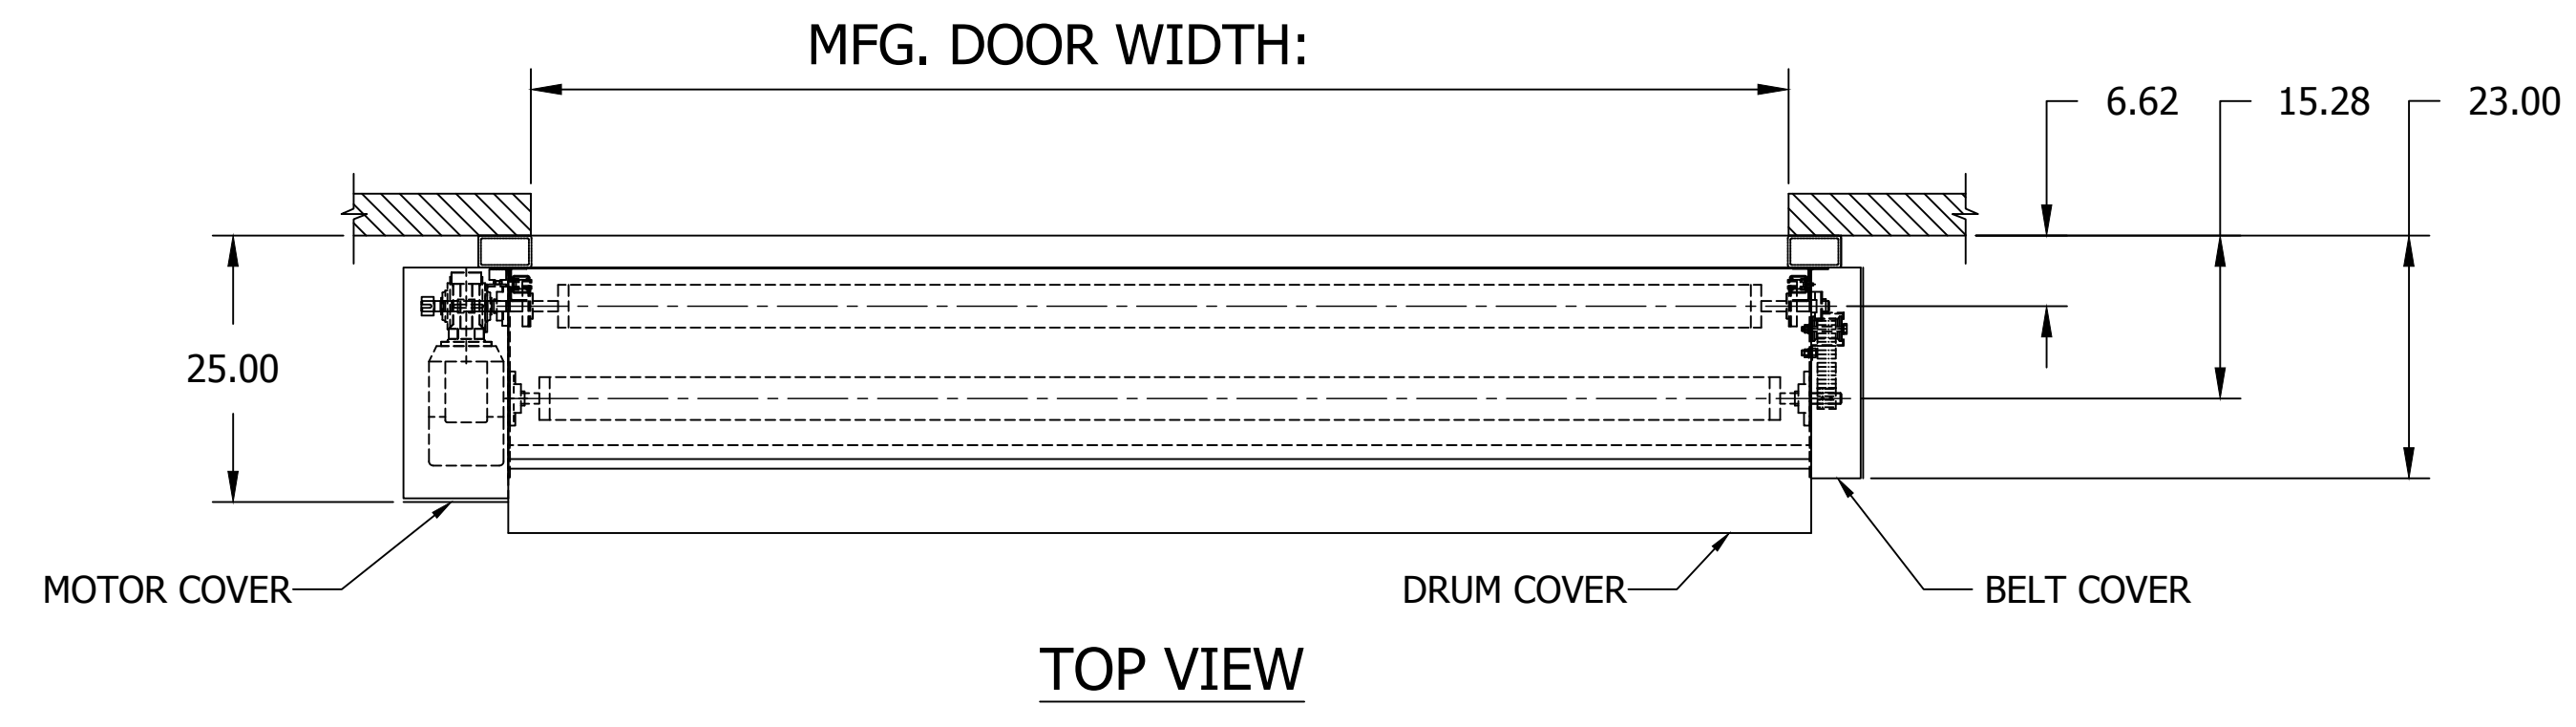

NOTE:
 STANDARD COVERS: DIM "A" = 20" AND DIM "B" = 20"
 LARGE COVERS: DIM "A" = 22.5" AND DIM "B" = 25"
 DOORS WILL HAVE STANDARD COVER IF DH <= 15FT (STANDARD FABRIC) OR DH <= 10FT (INSULATED PANELS)
 DOORS WILL HAVE LARGE COVERS IF DH > 15FT (STANDARD FABRIC) OR DH > 10FT (INSULATED PANELS)

HS8010P - LH DOOR - COVER - WITH FOREFRAME
 WITH INSULATED CURTAIN
 CONTROL PANEL:

QUOTE:

CUSTOMER:		SCALE = NOT TO SCALE	ASSA ABLOY	
LOCATION:		APPROVED BY:	APPROVED WITH CHANGES BY:	
SALESMAN / DEALER:		DATE:	DATE:	
		DESCRIPTION: HS8010-P APPROVAL DRAWING		
Rev		Change	Date	Name
DRAWING NO:		8300T0091	DESIGNER:	DATE:
			T. LINDSEY	9/7/2017