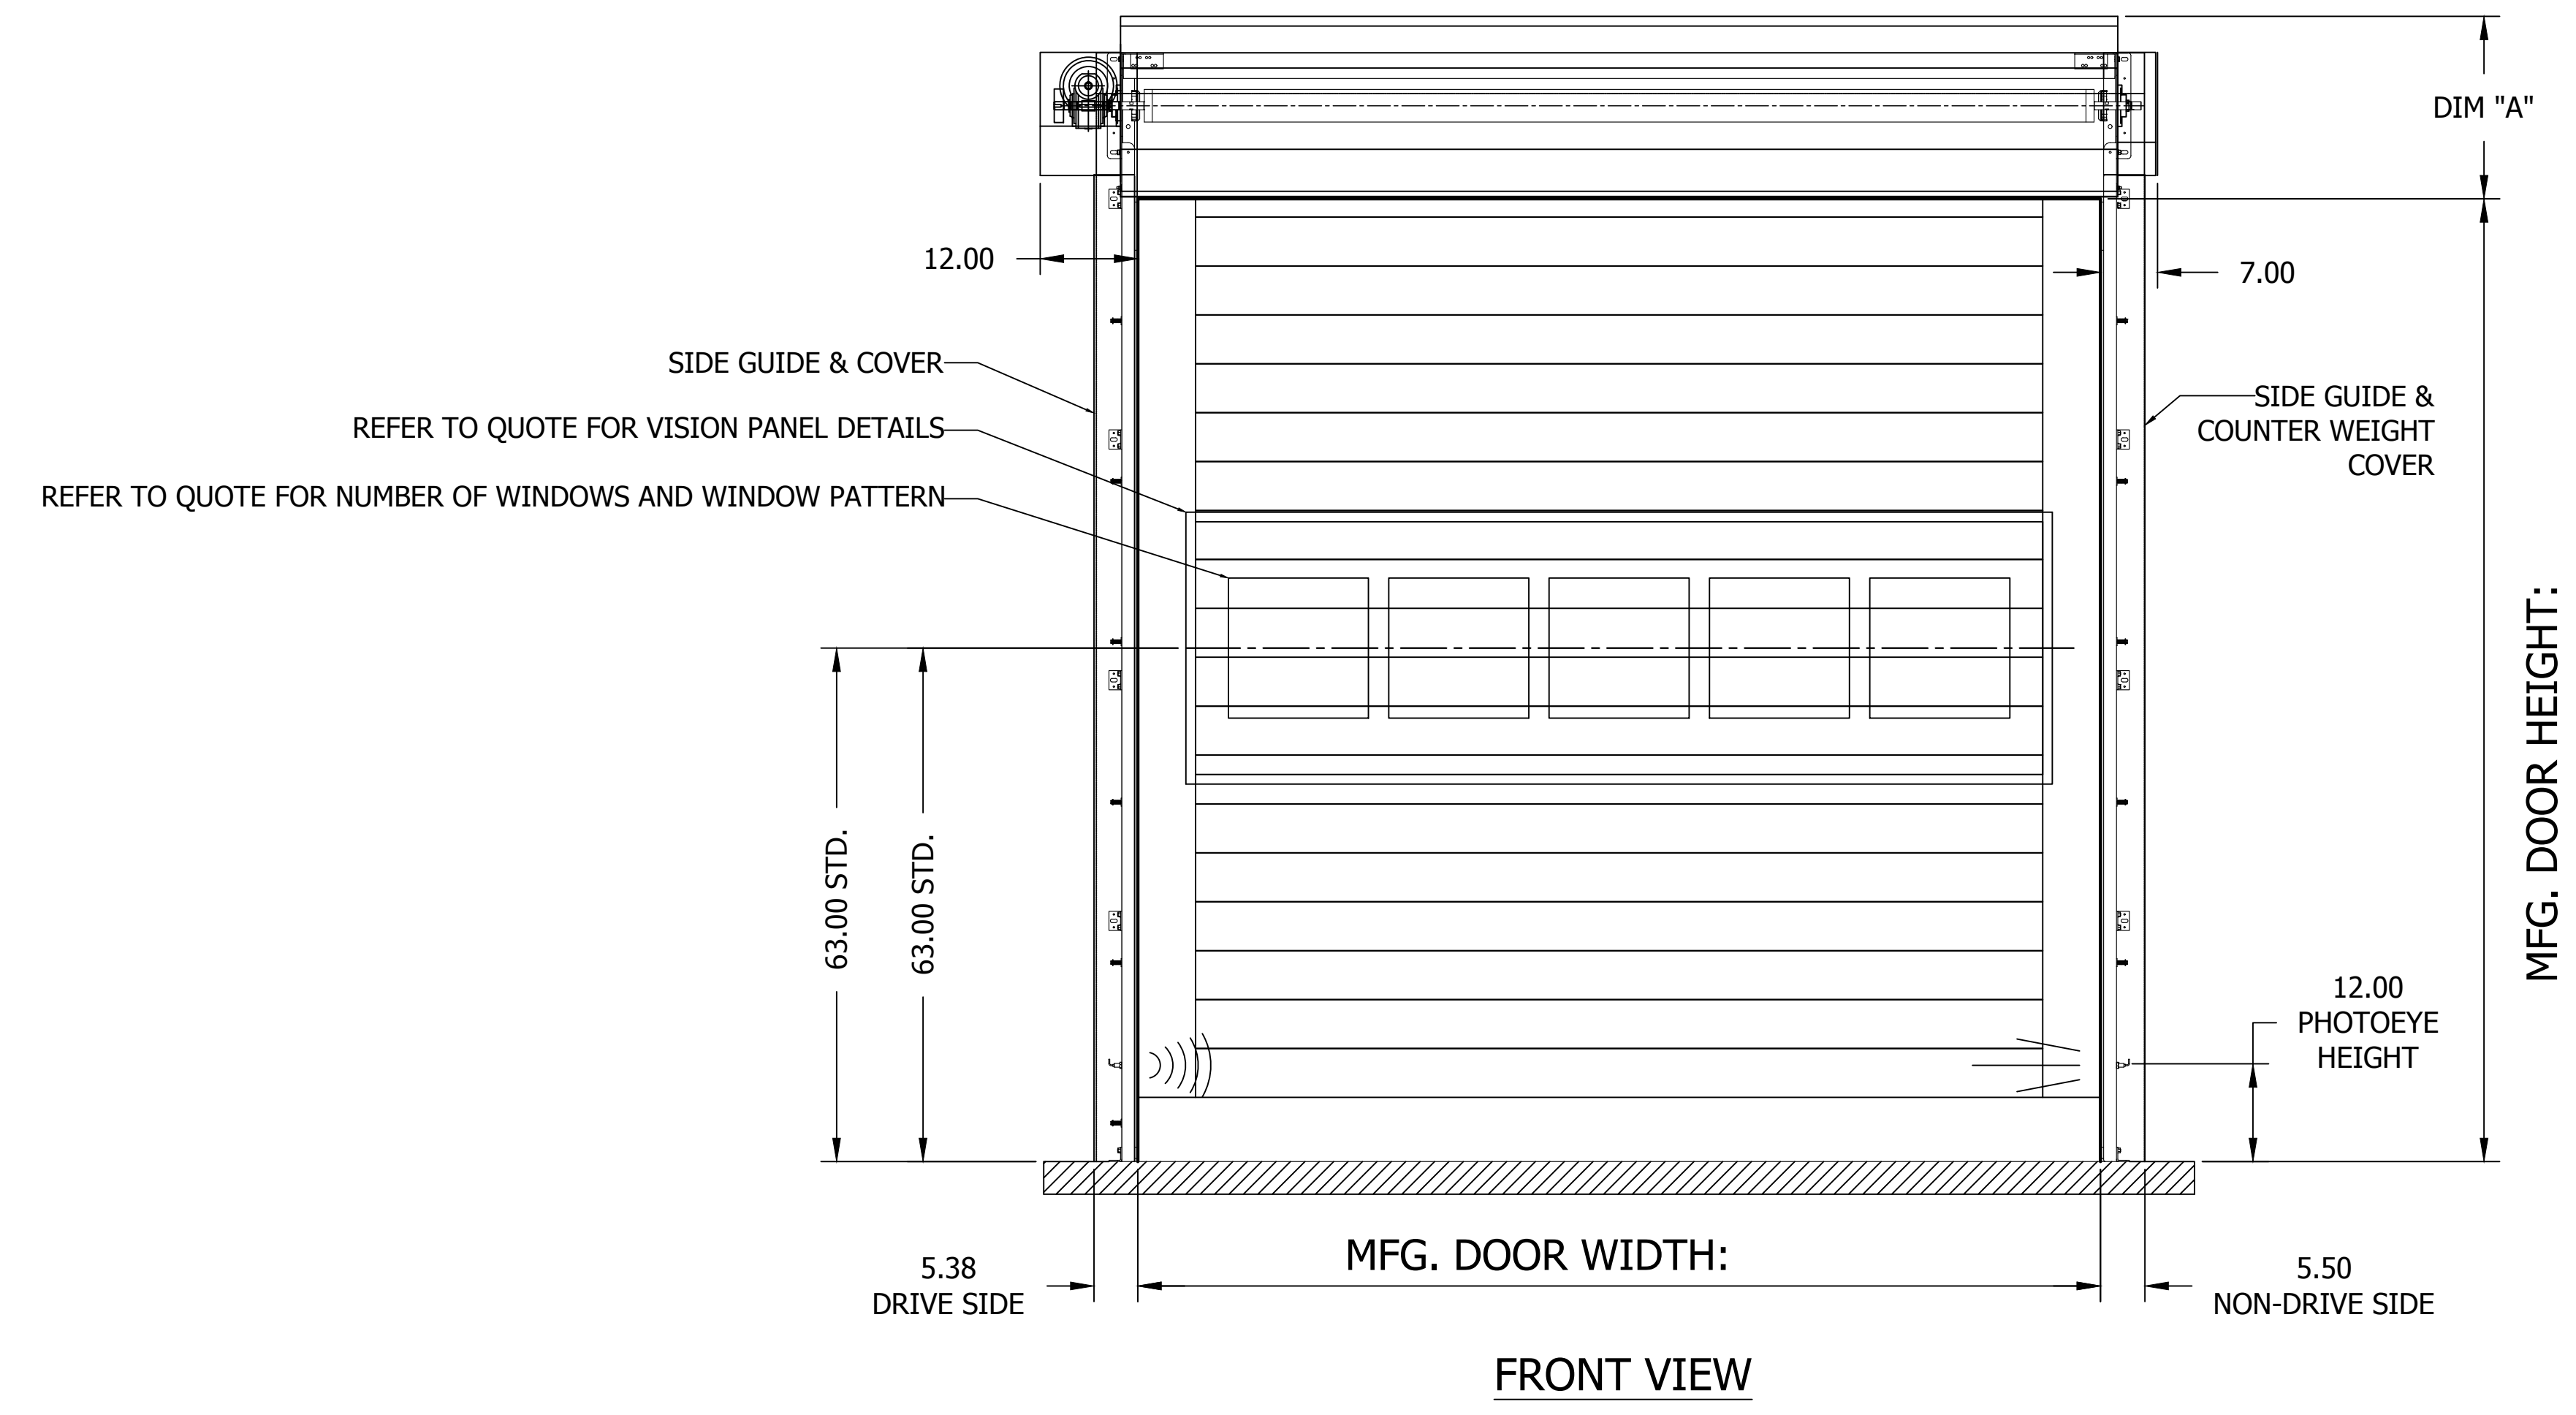

NOTE:
 STANDARD COVERS: DIM "A" = 20" AND DIM "B" = 20"
 LARGE COVERS: DIM "A" = 22.5" AND DIM "B" = 25"
 DOORS WILL HAVE STANDARD COVER IF DH <= 15FT (STANDARD FABRIC) OR DH <= 10FT (INSULATED PANELS)
 DOORS WILL HAVE LARGE COVERS IF DH > 15FT (STANDARD FABRIC) OR DH > 10FT (INSULATED PANELS)

HS8010P - LH DOOR - COVER - WITH FOREFRAME
 WITH INSULATED CURTAIN
 CONTROL PANEL:

QUOTE:

CUSTOMER:		SCALE = NOT TO SCALE	ASSA ABLOY	
LOCATION:		APPROVED BY:	APPROVED WITH CHANGES BY:	
SALESMAN / DEALER:		DATE:	DATE:	
		DESCRIPTION: HS8010-P APPROVAL DRAWING		
Rev		Change	Date	Name
DRAWING NO:		8300T0091	DESIGNER:	DATE:
			T. LINDSEY	9/7/2017